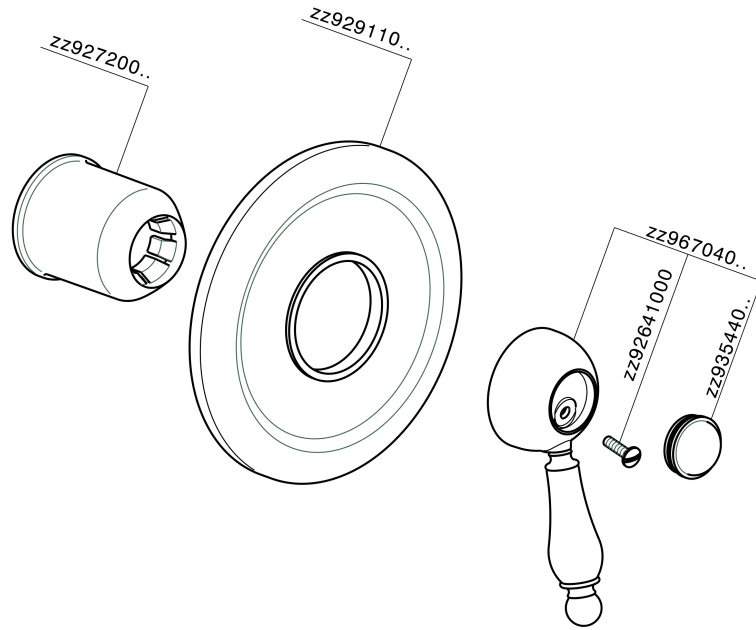

Exposed part for concealed S.L. shower valve CROISSETTE_CM003000

MODEL **CM003000**

Exposed part for concealed S.L. shower valve, without concealed part, for item ZB002300

AVAILABLE FINISHINGS

-  **21** 21 Chrome
-  **27** 27 Old Bronze
-  **2G** 2G Antique Gold
-  **2W** 2W Brushed Gold

CHARACTERISTICS

Installation **Concealed**
 Required concealed parts **ZB002300**

Exposed part for concealed S.L. shower valve CROISSETTE_CM003000

CM003000

<https://en.huberitalia.com/exposed-part-for-concealed-s-l-shower-valve-croisette-cm003000>

Concealed single lever shower valve CONCEALED_ZB002300

MODEL **ZB002300**

Concealed part for 2-outlet mixer, 1/2" Concealed shower mixer, Without trim kit

AVAILABLE FINISHINGS

CHARACTERISTICS

Concealed **1**
 Cartridge Spare Parts **ZZ92909000**
43 mm Cartridge