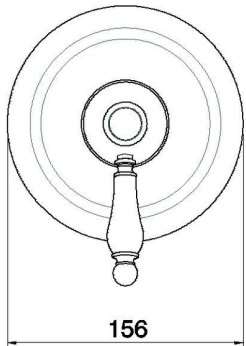

Exposed part for concealed S.L. shower valve CROISSETTE_CM003000

MODEL **CM003000**

Exposed part for concealed S.L. shower valve, without concealed part, for item ZB002300

AVAILABLE FINISHINGS

-  **21** 21 Chrome
-  **27** 27 Old Bronze
-  **2G** 2G Antique Gold
-  **2W** 2W Brushed Gold

CHARACTERISTICS

Installation **Concealed**
 Required concealed parts **ZB002300**

Exposed part for concealed S.L. shower valve CROISSETTE_CM003000

CM003000

<https://en.huberitalia.com/exposed-part-for-concealed-s-l-shower-valve-croisette-cm003000>

Concealed single lever shower valve CONCEALED_ZB002300

MODEL **ZB002300**

Concealed part for 2-outlet mixer, 1/2" Concealed shower mixer, Without trim kit

AVAILABLE FINISHINGS

CHARACTERISTICS

Concealed **1**
 Cartridge Spare Parts **ZZ92909000**
43 mm Cartridge