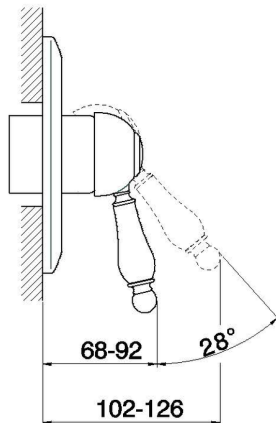

Exposed part for concealed S.L. shower valve CROISSETTE_CM003000

MODEL **CM003000**

Exposed part for concealed S.L. shower valve, without concealed part, for item ZB002300

AVAILABLE FINISHINGS

-  **21** 21 Chrome
-  **27** 27 Old Bronze
-  **2G** 2G Antique Gold
-  **2W** 2W Brushed Gold

CHARACTERISTICS

Installation **Concealed**
 Required concealed parts **ZB002300**

Exposed part for concealed S.L. shower valve CROISSETTE_CM003000

CM003000

<https://en.huberitalia.com/exposed-part-for-concealed-s-l-shower-valve-croisette-cm003000>

Concealed single lever shower valve CONCEALED_ZB002300

MODEL **ZB002300**

Concealed part for 2-outlet mixer, 1/2" Concealed shower mixer, Without trim kit

AVAILABLE FINISHINGS

CHARACTERISTICS

Concealed **1**
 Cartridge Spare Parts **ZZ92909000**
43 mm Cartridge