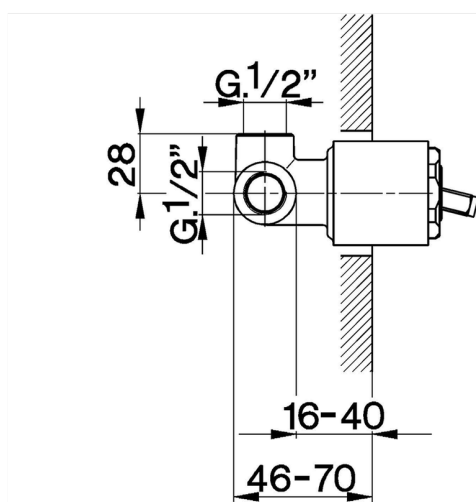

Exposed part for concealed S.L. shower valve CROISSETTE_CM003000

MODEL **CM003000**

Exposed part for concealed S.L. shower valve, without concealed part, for item ZB002300

AVAILABLE FINISHINGS

-  **21** 21 Chrome
-  **27** 27 Old Bronze
-  **2G** 2G Antique Gold
-  **2W** 2W Brushed Gold

CHARACTERISTICS

Installation **Concealed**
 Required concealed parts **ZB002300**

Exposed part for concealed S.L. shower valve CROISSETTE_CM003000

CM003000

<https://en.huberitalia.com/exposed-part-for-concealed-s-l-shower-valve-croisette-cm003000>

Concealed single lever shower valve CONCEALED_ZB002300

MODEL **ZB002300**

Concealed part for 2-outlet mixer, 1/2" Concealed shower mixer, Without trim kit

AVAILABLE FINISHINGS

CHARACTERISTICS

Concealed **1**
 Cartridge Spare Parts **ZZ92909000**
43 mm Cartridge