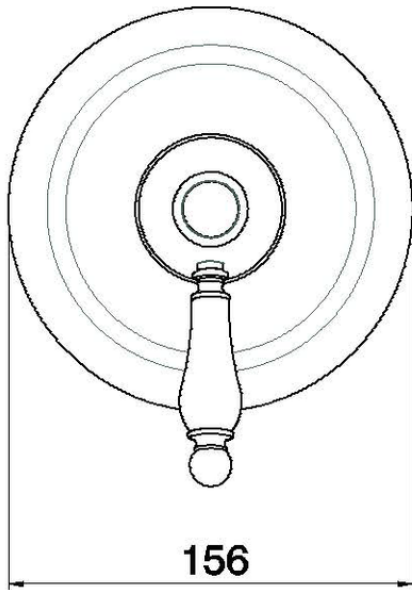

Exposed part for concealed S.L. shower valve CROISSETTE_CM003000

CM003000

<https://en.huberitalia.com/exposed-part-for-concealed-s-l-shower-valve-croisette-cm003000>

ZB002300

<https://en.huberitalia.com/concealed-single-lever-shower-valve-concealed-zb002300>