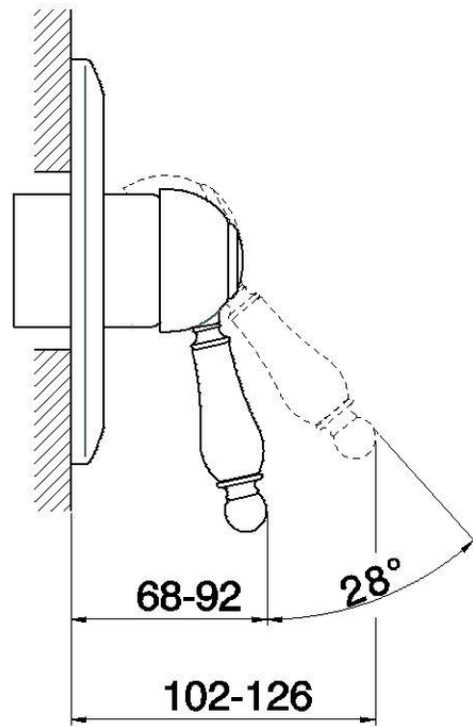

Exposed part for concealed S.L. shower valve CROISSETTE_CM003000

CM003000

<https://en.huberitalia.com/exposed-part-for-concealed-s-l-shower-valve-croisette-cm003000>

ZB002300

<https://en.huberitalia.com/concealed-single-lever-shower-valve-concealed-zb002300>