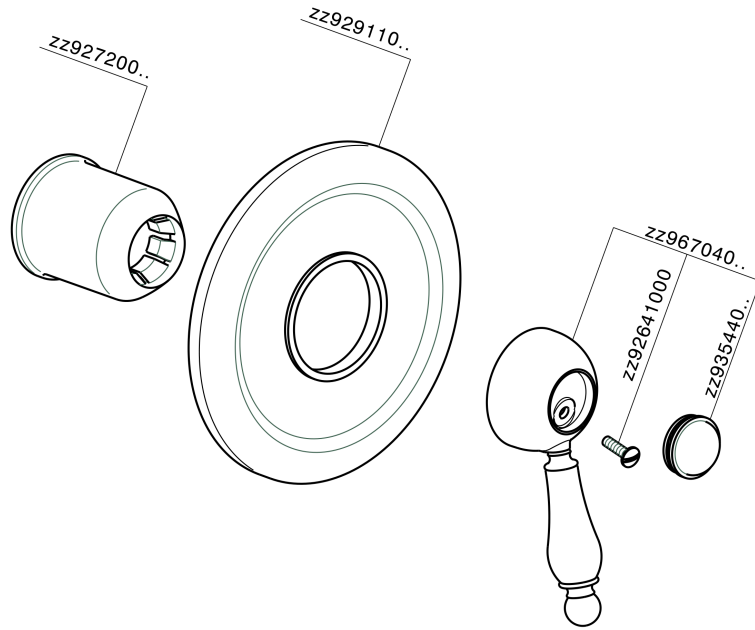

## Exposed part for concealed S.L. shower valve CROISSETTE\_CM003000

CM003000

<https://en.huberitalia.com/exposed-part-for-concealed-s-l-shower-valve-croisette-cm003000>

Concealed single lever shower valve CONCEALED\_ZB002300

ZB002300

<https://en.huberitalia.com/concealed-single-lever-shower-valve-concealed-zb002300>

2024-11-15