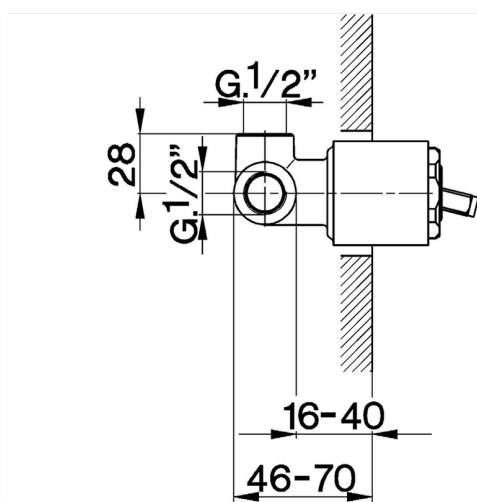

## Concealed single lever shower valve CONCEALED\_ZB002300

MODEL **ZB002300**

Concealed part for 2-outlet mixer, 1/2" Concealed shower mixer, Without trim kit

AVAILABLE FINISHINGS

CHARACTERISTICS

Concealed **1**  
 Cartridge Spare Parts **ZZ92909000**  
**43 mm Cartridge**