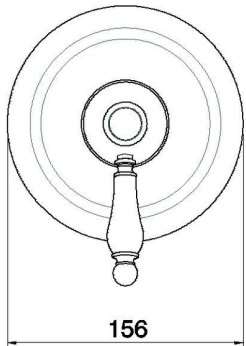

Exposed part for concealed S.L. shower valve CROISSETTE_CM003000

MODEL **CM003000**

Exposed part for concealed S.L. shower valve, without concealed part, for item ZB002300

AVAILABLE FINISHINGS

- **21** 21 Chrome
- **27** 27 Old Bronze
- **2G** 2G Antique Gold
- **2W** 2W Brushed Gold

CHARACTERISTICS

Installation **Concealed**
Required concealed parts **ZB002300**