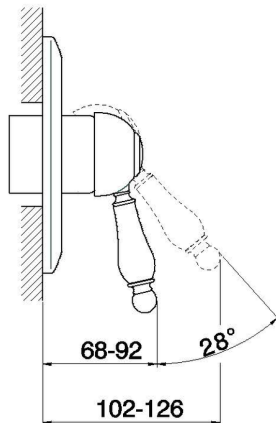

Exposed part for concealed S.L. shower valve CROISSETTE_CM003000

MODEL **CM003000**

Exposed part for concealed S.L. shower valve, without concealed part, for item ZB002300

AVAILABLE FINISHINGS

- **21** 21 Chrome
- **27** 27 Old Bronze
- **2G** 2G Antique Gold
- **2W** 2W Brushed Gold

CHARACTERISTICS

Installation **Concealed**
Required concealed parts **ZB002300**