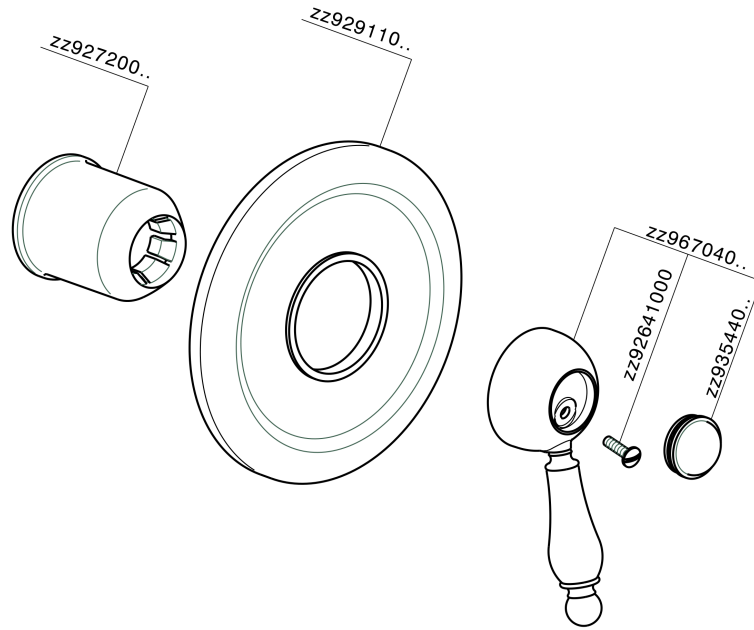

## Exposed part for concealed S.L. shower valve CROISSETTE\_CM003000

MODEL **CM003000**

Exposed part for concealed S.L. shower valve, without concealed part, for item ZB002300

### CHARACTERISTICS

Installation **Concealed**  
 Required concealed parts **ZB002300**

## Exposed part for concealed S.L. shower valve CROISSETTE\_CM003000

CM003000

<https://en.huberitalia.com/exposed-part-for-concealed-s-l-shower-valve-croisette-cm003000>

## Concealed single lever shower valve CONCEALED\_ZB002300

MODEL **ZB002300**

Concealed part for 2-outlet mixer, 1/2" Concealed shower mixer, Without trim kit

AVAILABLE FINISHINGS

CHARACTERISTICS

Concealed **1**  
 Cartridge Spare Parts **ZZ92909000**  
**43 mm Cartridge**