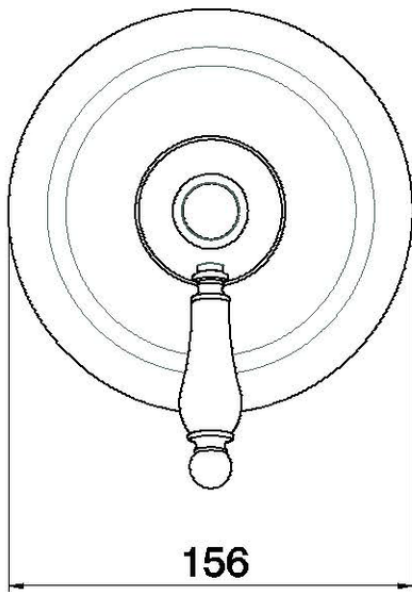

## Exposed part for concealed S.L. shower valve CROISSETTE\_CM003000

CM003000

<https://en.huberitalia.com/exposed-part-for-concealed-s-l-shower-valve-croisette-cm003000>

ZB002300

<https://en.huberitalia.com/concealed-single-lever-shower-valve-concealed-zb002300>