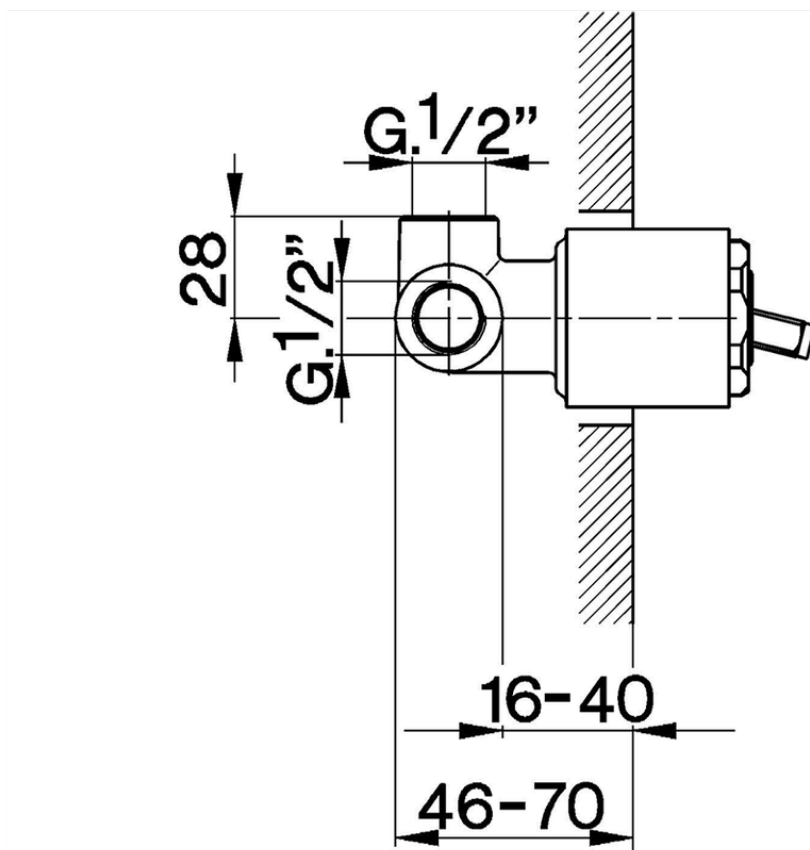

## Exposed part for concealed S.L. shower valve CROISSETTE\_CM003000

CM003000

<https://en.huberitalia.com/exposed-part-for-concealed-s-l-shower-valve-croisette-cm003000>

ZB002300

<https://en.huberitalia.com/concealed-single-lever-shower-valve-concealed-zb002300>