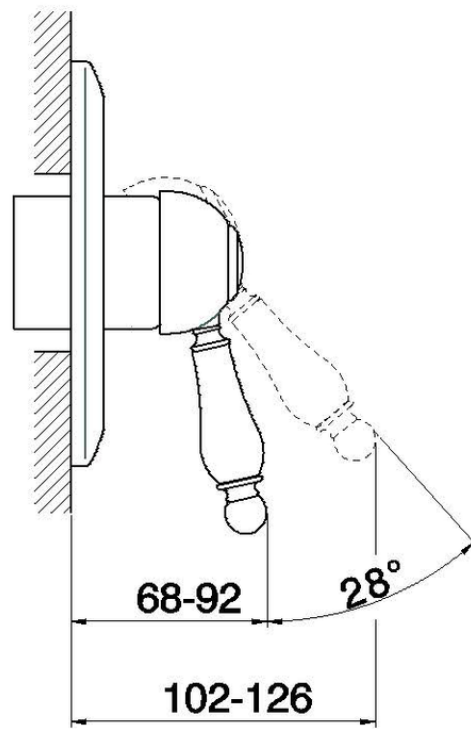

## Exposed part for concealed S.L. shower valve CROISSETTE\_CM003000

CM003000

<https://en.huberitalia.com/exposed-part-for-concealed-s-l-shower-valve-croisette-cm003000>

ZB002300

<https://en.huberitalia.com/concealed-single-lever-shower-valve-concealed-zb002300>