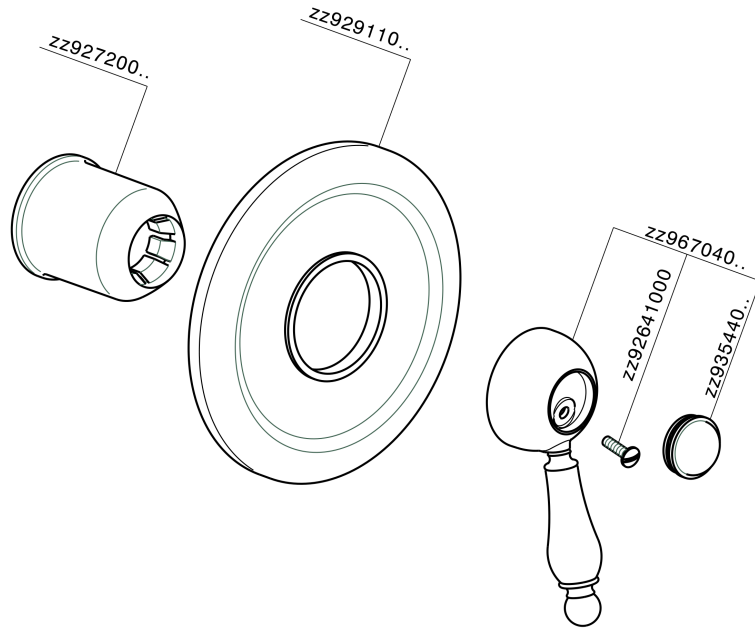

Exposed part for concealed S.L. shower valve CROISSETTE_CM003000

CM003000

<https://en.huberitalia.com/exposed-part-for-concealed-s-l-shower-valve-croisette-cm003000>

Concealed single lever shower valve CONCEALED_ZB002300

ZB002300

<https://en.huberitalia.com/concealed-single-lever-shower-valve-concealed-zb002300>

2024-11-15