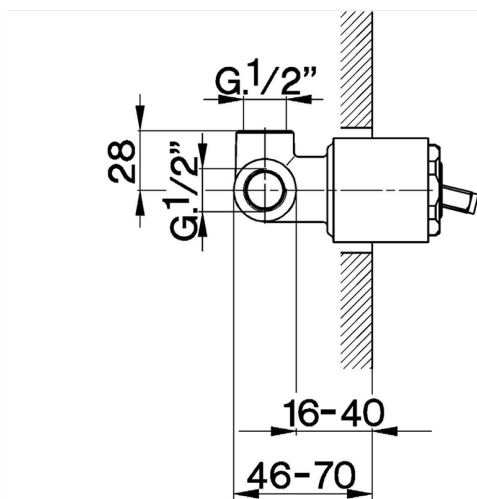

Exposed part for concealed S.L. shower valve CROISSETTE_CM003000

MODEL **CM003000**

Exposed part for concealed S.L. shower valve, without concealed part, for item ZB002300

AVAILABLE FINISHINGS

-  **21** 21 Chrome
-  **27** 27 Old Bronze
-  **2G** 2G Antique Gold
-  **2W** 2W Brushed Gold

CHARACTERISTICS

Installation **Concealed**
 Required concealed parts **ZB002300**

Exposed part for concealed S.L. shower valve CROISSETTE_CM003000

CM003000

<https://en.huberitalia.com/exposed-part-for-concealed-s-l-shower-valve-croisette-cm003000>

Concealed single lever shower valve CONCEALED_ZB002300

MODEL **ZB002300**

Concealed part for 2-outlet mixer, 1/2" Concealed shower mixer, Without trim kit

AVAILABLE FINISHINGS

CHARACTERISTICS

Concealed **1**
 Cartridge Spare Parts **ZZ92909000**
43 mm Cartridge