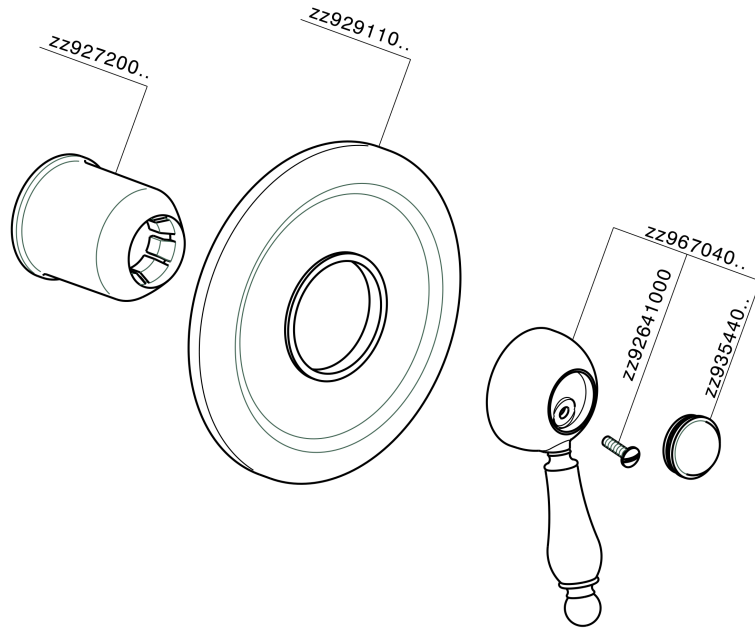

Exposed part for concealed S.L. shower valve CROISSETTE_CM003000

MODEL **CM003000**

Exposed part for concealed S.L. shower valve, without concealed part, for item ZB002300

AVAILABLE FINISHINGS

-  **21** 21 Chrome
-  **27** 27 Old Bronze
-  **2G** 2G Antique Gold
-  **2W** 2W Brushed Gold

CHARACTERISTICS

Installation **Concealed**
 Required concealed parts **ZB002300**

Exposed part for concealed S.L. shower valve CROISSETTE_CM003000

CM003000

<https://en.huberitalia.com/exposed-part-for-concealed-s-l-shower-valve-croisette-cm003000>

Concealed single lever shower valve CONCEALED_ZB002300

MODEL **ZB002300**

Concealed part for 2-outlet mixer, 1/2" Concealed shower mixer, Without trim kit

AVAILABLE FINISHINGS

CHARACTERISTICS

Concealed **1**
 Cartridge Spare Parts **ZZ92909000**
43 mm Cartridge