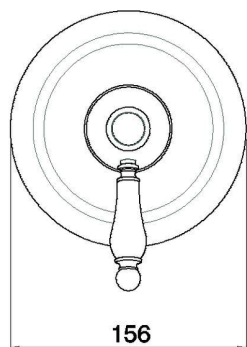

Exposed part for concealed S.L. shower valve CROISSETTE_CM003000

MODEL **CM003000**

Exposed part for concealed S.L. shower valve, without concealed part, for item ZB002300

AVAILABLE FINISHINGS

-  **21** 21 Chrome
-  **27** 27 Old Bronze
-  **2G** 2G Antique Gold
-  **2W** 2W Brushed Gold

CHARACTERISTICS

Installation **Concealed**
 Required concealed parts **ZB002300**

Exposed part for concealed S.L. shower valve CROISSETTE_CM003000

CM003000

<https://en.huberitalia.com/exposed-part-for-concealed-s-l-shower-valve-croisette-cm003000>

Concealed single lever shower valve CONCEALED_ZB002300

MODEL **ZB002300**

Concealed part for 2-outlet mixer, 1/2" Concealed shower mixer, Without trim kit

AVAILABLE FINISHINGS

CHARACTERISTICS

Concealed **1**
 Cartridge Spare Parts **ZZ92909000**
43 mm Cartridge