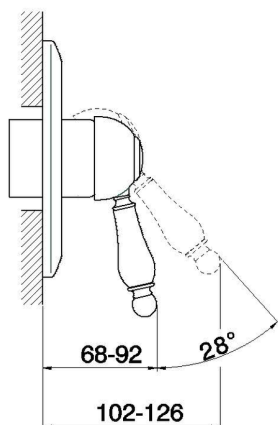

Exposed part for concealed S.L. shower valve CROISSETTE_CM003000

MODEL **CM003000**

Exposed part for concealed S.L. shower valve, without concealed part, for item ZB002300

AVAILABLE FINISHINGS

-  **21** 21 Chrome
-  **27** 27 Old Bronze
-  **2G** 2G Antique Gold
-  **2W** 2W Brushed Gold

CHARACTERISTICS

Installation **Concealed**
 Required concealed parts **ZB002300**

Exposed part for concealed S.L. shower valve CROISSETTE_CM003000

CM003000

<https://en.huberitalia.com/exposed-part-for-concealed-s-l-shower-valve-croisette-cm003000>

Concealed single lever shower valve CONCEALED_ZB002300

MODEL **ZB002300**

Concealed part for 2-outlet mixer, 1/2" Concealed shower mixer, Without trim kit

AVAILABLE FINISHINGS

CHARACTERISTICS

Concealed **1**
 Cartridge Spare Parts **ZZ92909000**
43 mm Cartridge