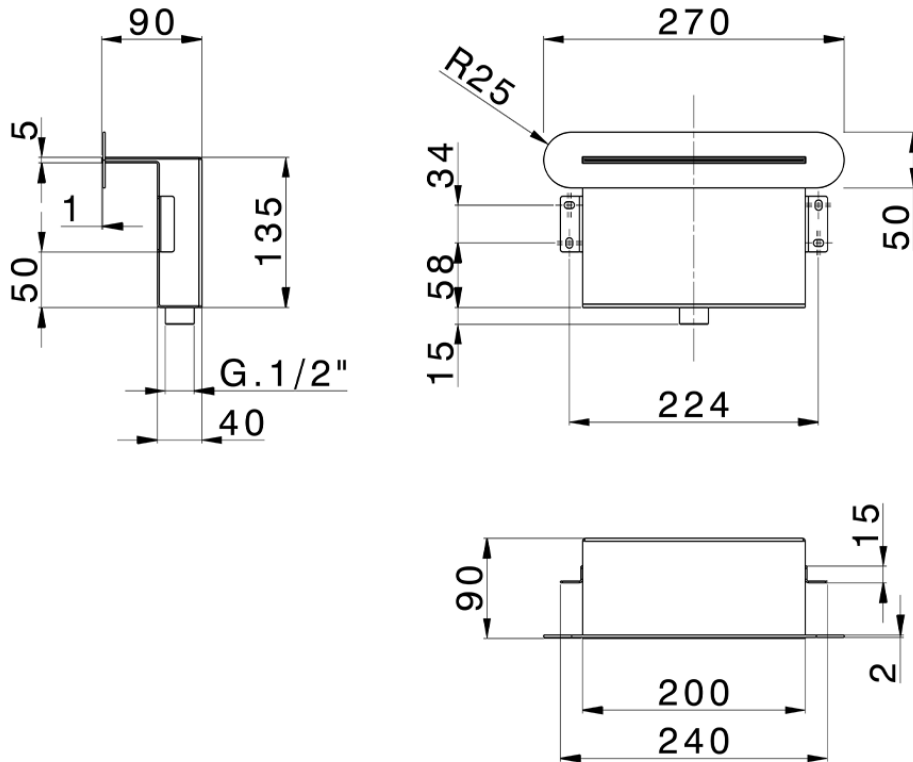

Concealed waterfall ZEN\_ZS129080

ZS129080

<https://en.huberitalia.com/concealed-waterfall-zen-zs129080>

2024-11-15