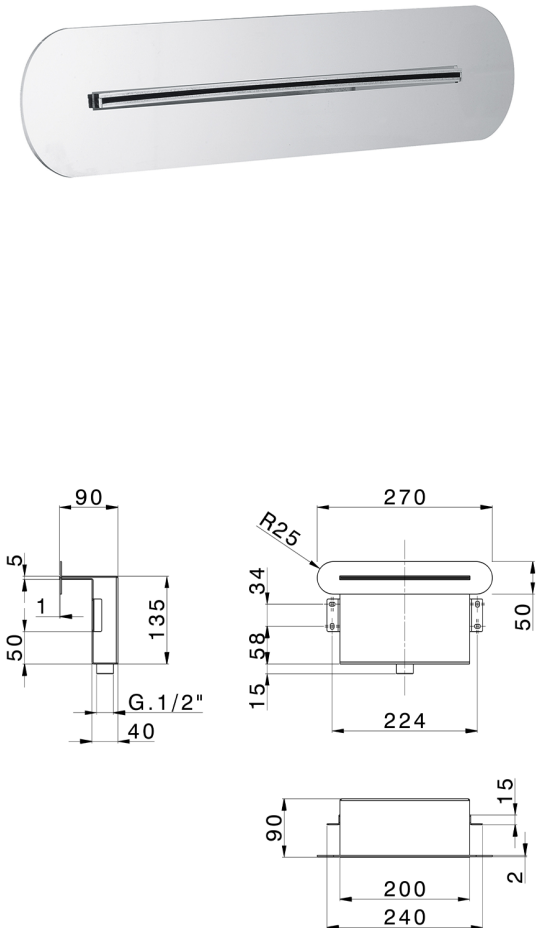

Concealed waterfall ZEN_ZS129080

MODEL **ZS129080**

Concealed waterfall, with round rosette, Stainless Steel AISI 304

AVAILABLE FINISHINGS

- **40** 40 Matt Black
- **4Q** 4Q Matt White
- **D1** D1 Brushed Inox
- **D2** D2 Polished Inox

CHARACTERISTICS

2024-11-15