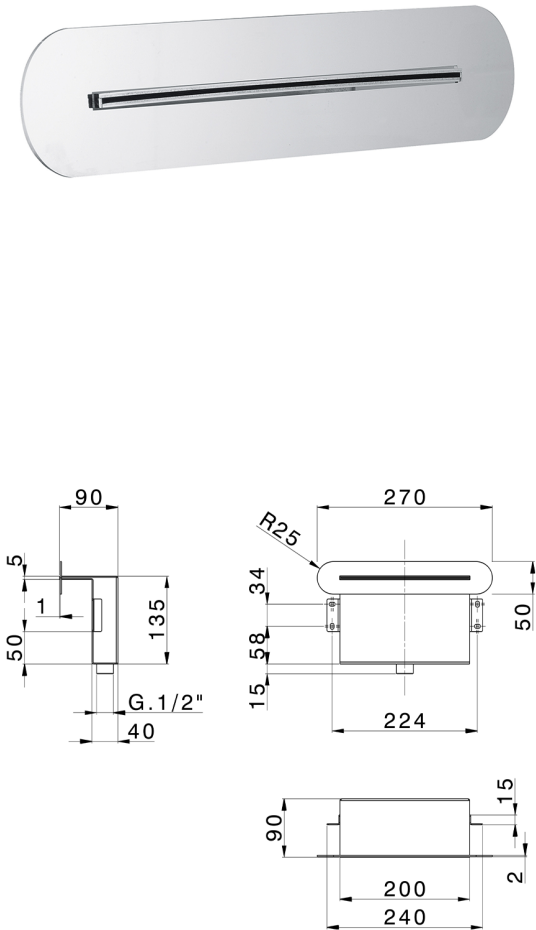

Concealed waterfall ZEN_ZS129080

MODEL **ZS129080**

Concealed waterfall, with round rosette, Stainless Steel AISI 304

AVAILABLE FINISHINGS

-  **40** 40 Matt Black
-  **4Q** 4Q Matt White
-  **D1** D1 Brushed Inox
-  **D2** D2 Polished Inox