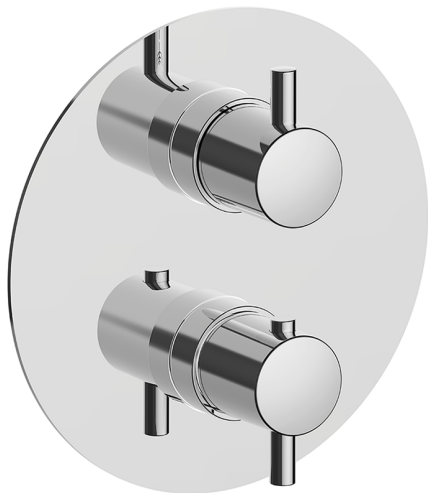

## Exposed part for Thermostatic One Box Valve ONE BOX\_MT0BT030

MODEL **MT0BT030**

Exposed part for Thermostatic One Box Valve, with 1-2-3 outlet deviator, Minimum depth of installation: 67 mm, without concealed part, for items ZB00B030-ZB00B031

#### DeviaStop

The Huber Devia Stop technology allows to adjust the water flow and to direct it to the selected output point (overhead soaker, hand shower, etc).