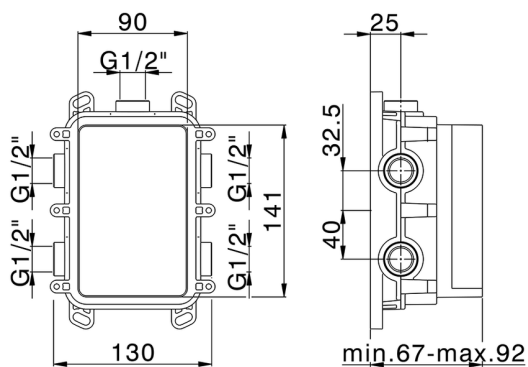

One Box Universal Concealed Part ONE BOX_ZB00B030

MODEL **ZB00B030**

One Box Universal Concealed Part, for 1 or 2 or 3 outlet thermostatic or single lever, without trim kit, without noise reducers, with sealing gasket

AVAILABLE FINISHINGS

04 04 Without finishing

CHARACTERISTICS

Concealed **1**
Installation **Concealed**

Thermostatic

The Huber thermostatic is your personal water manager, helping you to handle, control and save water and energy.

2026-06-06