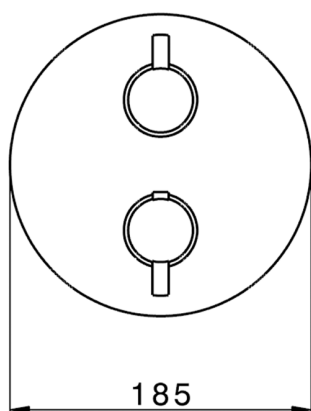

## Exposed part for Thermostatic One Box Valve ONE BOX\_MT0BT030

MODEL **MT0BT030**

Exposed part for Thermostatic One Box Valve, with 1-2-3 outlet deviator, Minimum depth of installation: 67 mm, without concealed part, for items ZB00B030-ZB00B031

### CHARACTERISTICS

Cartridge Spare Parts **24.04A.PP**  
 Installation **Concealed**  
 Required concealed parts **ZB00B031**  
**ZB00B030**