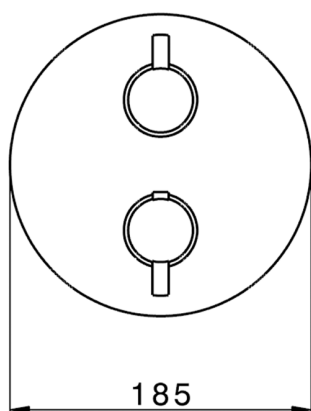

Exposed part for Thermostatic One Box Valve ONE BOX_MT0BT030

MODEL **MT0BT030**

Exposed part for Thermostatic One Box Valve, with 1-2-3 outlet devia stop, Minimum depth of installation: 67 mm, without concealed part, for items ZB00B030-ZB00B031

AVAILABLE FINISHINGS

-  **21** 21 Chrome
-  **26** 26 Old Copper
-  **2F** 2F Brushed Nickel
-  **2W** 2W Brushed Gold
-  **40** 40 Matt Black
-  **4Q** 4Q Matt White

CHARACTERISTICS

Cartridge Spare Parts **24.04A.PP**
 Installation **Concealed**
 Required concealed parts **ZB00B031**
ZB00B030