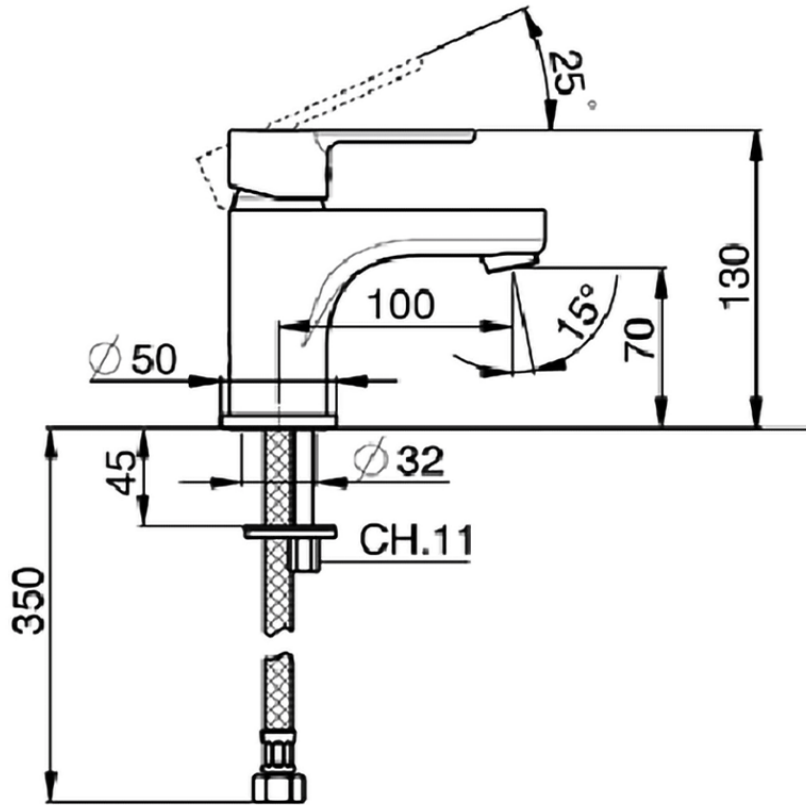

Single lever washbasin mixer H2_H2000540

H2000540

<https://en.huberitalia.com/single-lever-washbasin-mixer-h2-h2000540>

2026-06-13