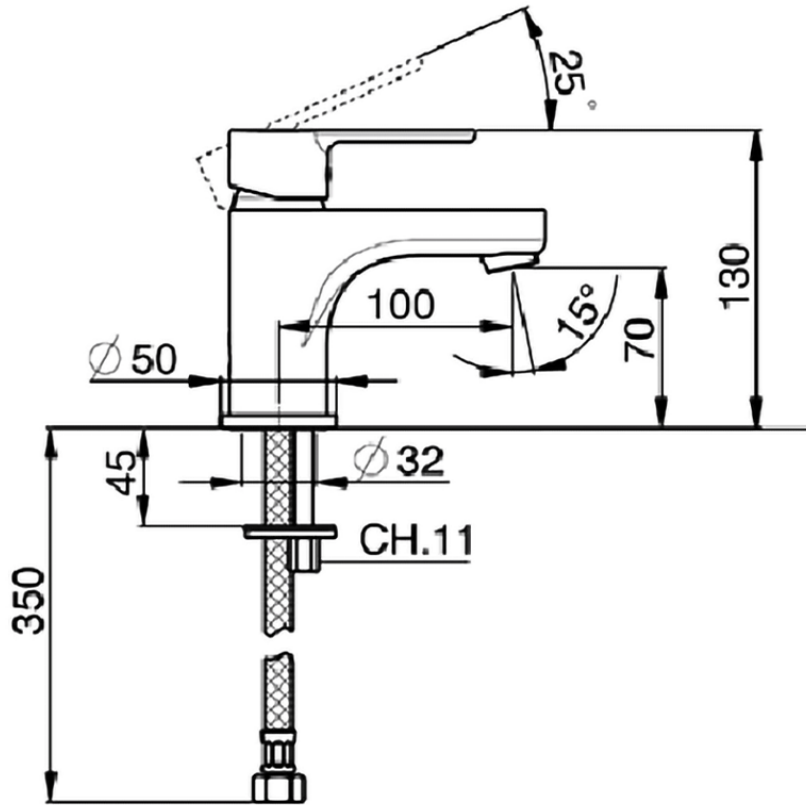

Single lever washbasin mixer H2_H2000540

H2000540

<https://en.huberitalia.com/single-lever-washbasin-mixer-h2-h2000540>

2026-06-06