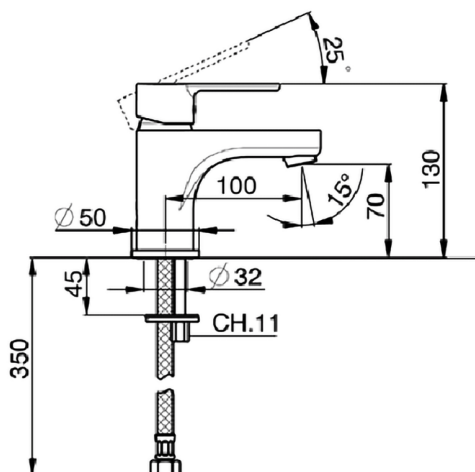

## Single lever washbasin mixer H2\_H2000540

MODEL **H2000540**

Single lever washbasin mixer, without waste, G.3/8" stainless steel flexible hoses

AVAILABLE FINISHINGS

CHARACTERISTICS

Cartridge Spare Parts **ZZ95435000**

**35 mm Cartridge**

### DeviaStop

The Huber Devia Stop technology allows to adjust the water flow and to direct it to the selected output point (overhead soaker, hand shower, etc).

2026-06-13