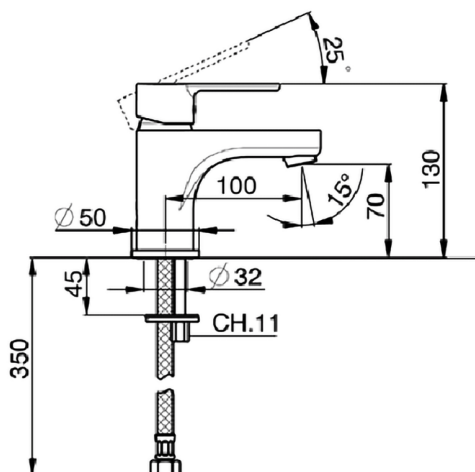

## Single lever washbasin mixer H2\_H2000540

MODEL **H2000540**

Single lever washbasin mixer, without waste, G.3/8" stainless steel flexible hoses

AVAILABLE FINISHINGS

CHARACTERISTICS

Cartridge Spare Parts **ZZ95435000**

**35 mm Cartridge**

### DeviaStop

The Huber Devia Stop technology allows to adjust the water flow and to direct it to the selected output point (overhead soaker, hand shower, etc).

2026-06-06