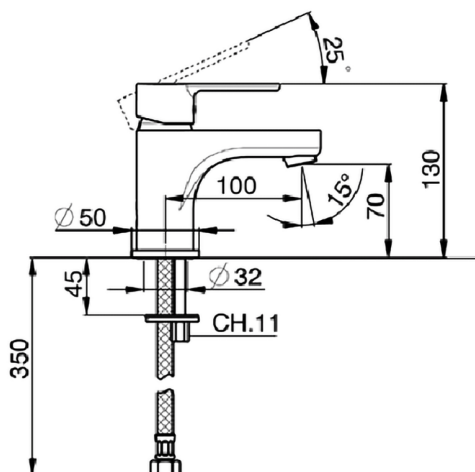

Single lever washbasin mixer H2_H2000540

MODEL **H2000540**

Single lever washbasin mixer, without waste, G.3/8" stainless steel flexible hoses

AVAILABLE FINISHINGS

CHARACTERISTICS

Cartridge Spare Parts **ZZ95435000**

35 mm Cartridge

DeviaStop

The Huber Devia Stop technology allows to adjust the water flow and to direct it to the selected output point (overhead soaker, hand shower, etc).

2026-05-16