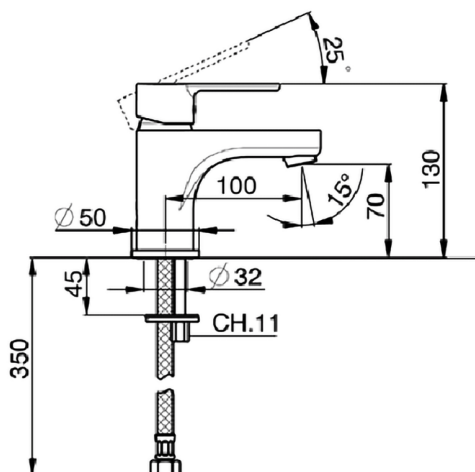

Single lever washbasin mixer H2_H2000540

MODEL **H2000540**

Single lever washbasin mixer, without waste, G.3/8" stainless steel flexible hoses

AVAILABLE FINISHINGS

CHARACTERISTICS

Cartridge Spare Parts **ZZ95435000**

35 mm Cartridge

DeviaStop

The Huber Devia Stop technology allows to adjust the water flow and to direct it to the selected output point (overhead soaker, hand shower, etc).

2026-04-06