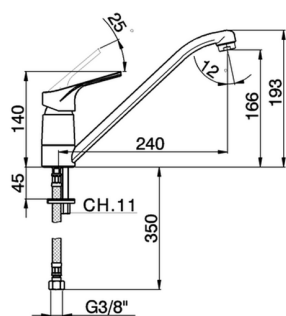

Single lever sink mixer KITCHEN_KE000584

MODEL **KE000584**

Single lever sink mixer, swivel spout, G.3/8" Stainless Steel Flexible hoses

AVAILABLE FINISHINGS

CHARACTERISTICS

Cartridge Spare Parts **ZZ94035000**

35 mm Cartridge

2026-06-06