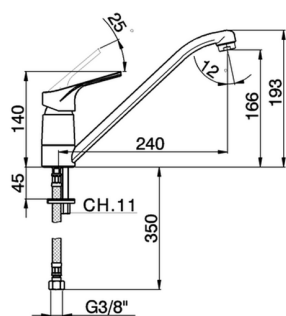

Single lever sink mixer KITCHEN_KE000584

MODEL **KE000584**

Single lever sink mixer, swivel spout, G.3/8" Stainless Steel Flexible hoses

AVAILABLE FINISHINGS

CHARACTERISTICS

Cartridge Spare Parts **ZZ94035000**

35 mm Cartridge

2026-04-12