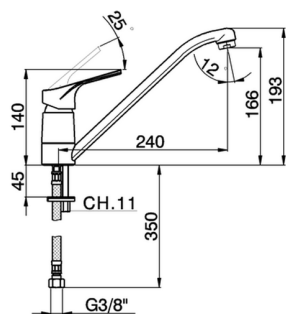

Single lever sink mixer KITCHEN_KE000584

MODEL **KE000584**

Single lever sink mixer, swivel spout, G.3/8" Stainless Steel Flexible hoses

AVAILABLE FINISHINGS

CHARACTERISTICS

Cartridge Spare Parts **ZZ94035000**

35 mm Cartridge

2026-04-06