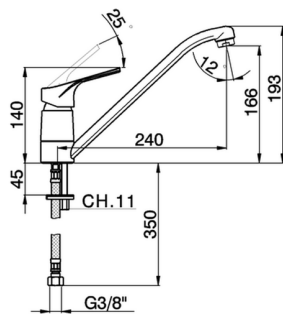

Single lever sink mixer KITCHEN_KE000584

MODEL **KE000584**

Single lever sink mixer, swivel spout, G.3/8" Stainless Steel Flexible hoses

AVAILABLE FINISHINGS

CHARACTERISTICS

Cartridge Spare Parts **ZZ94035000**

35 mm Cartridge

2026-06-26