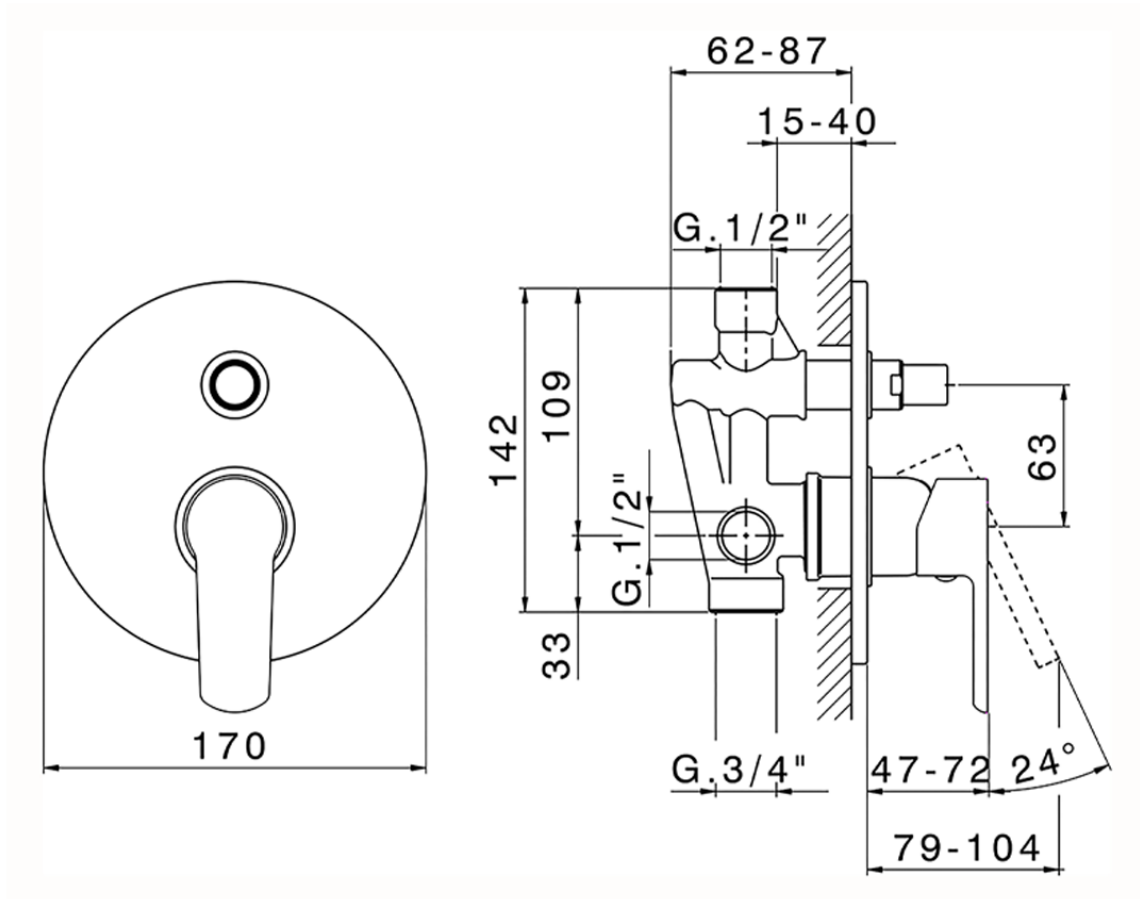

Concealed single lever bath-shower valve SATURNO\_SN000219

SN000219

<https://en.huberitalia.com/concealed-single-lever-bath-shower-valve-saturno-sn000219>

2026-06-27