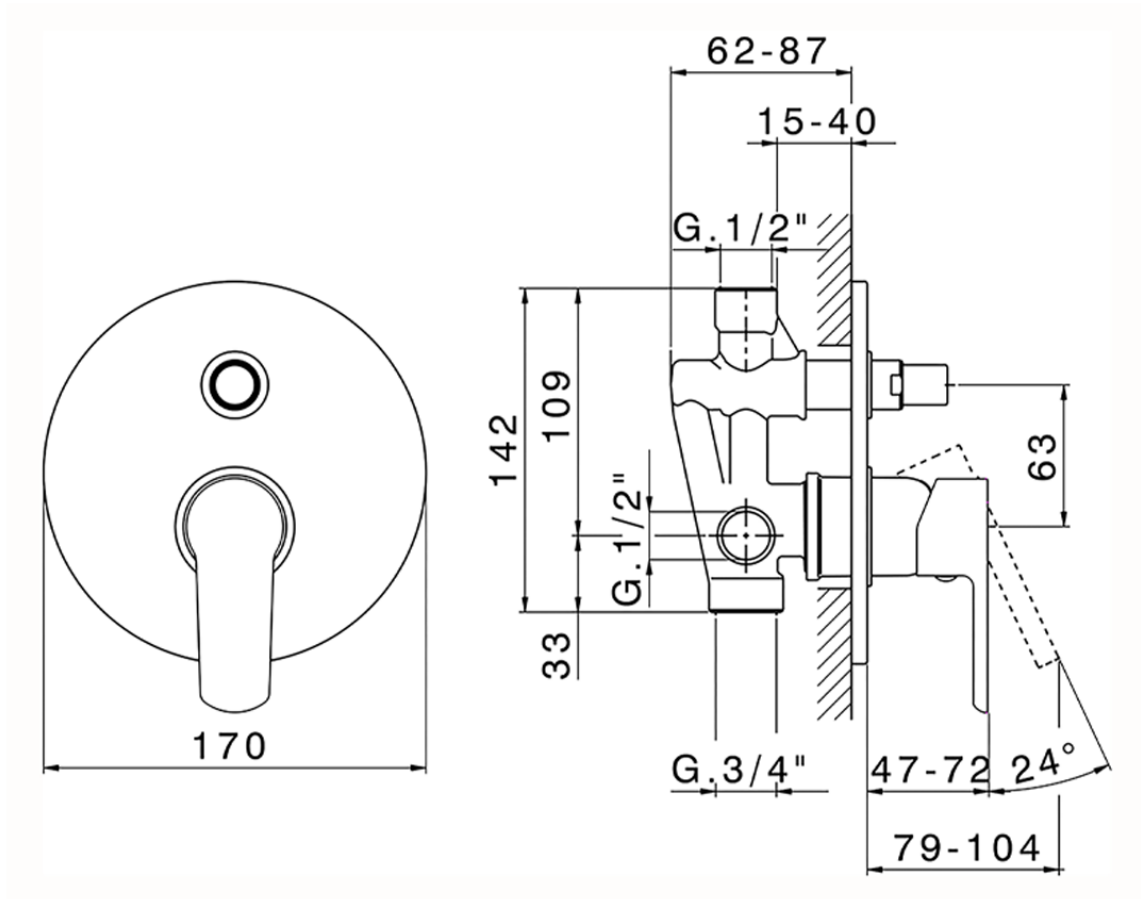

Concealed single lever bath-shower valve SATURNO_SN000219

SN000219

<https://en.huberitalia.com/concealed-single-lever-bath-shower-valve-saturno-sn000219>

2026-04-06