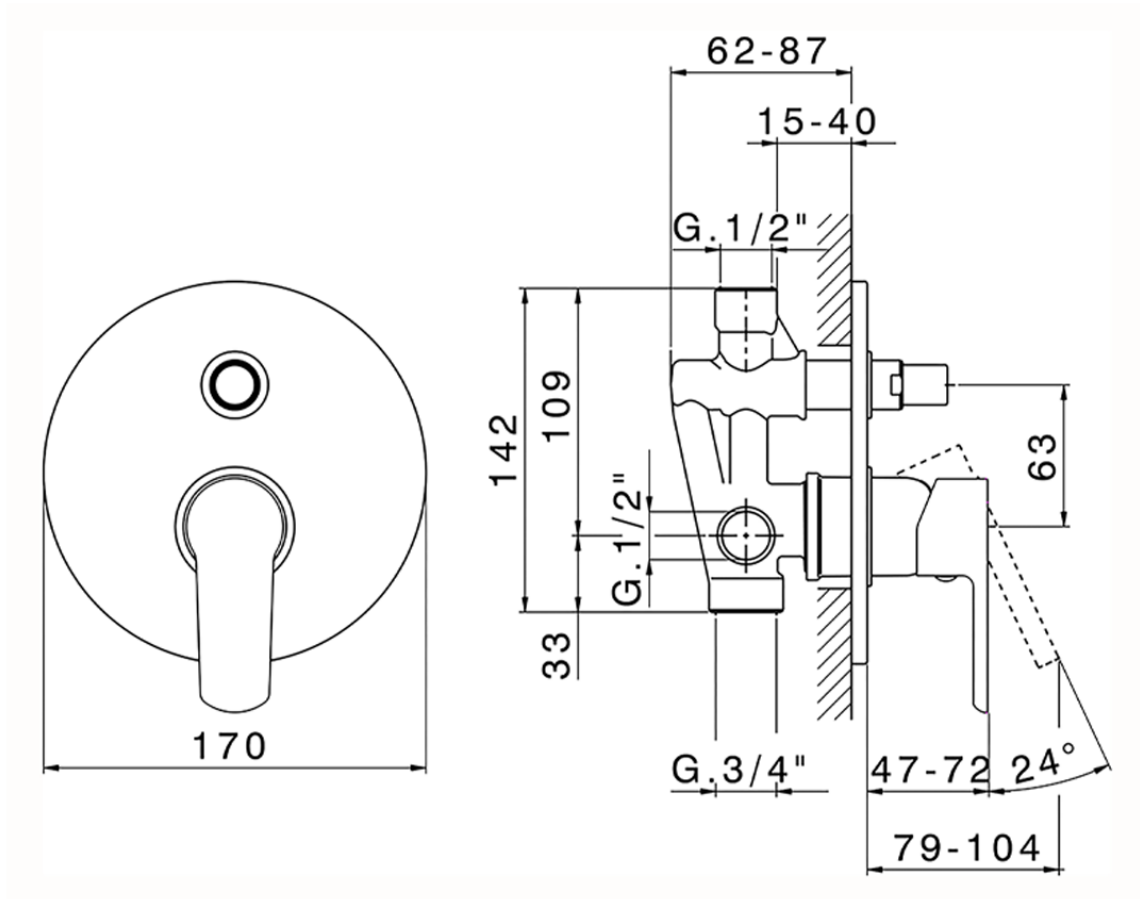

Concealed single lever bath-shower valve SATURNO_SN000219

SN000219

<https://en.huberitalia.com/concealed-single-lever-bath-shower-valve-saturno-sn000219>

2026-04-27