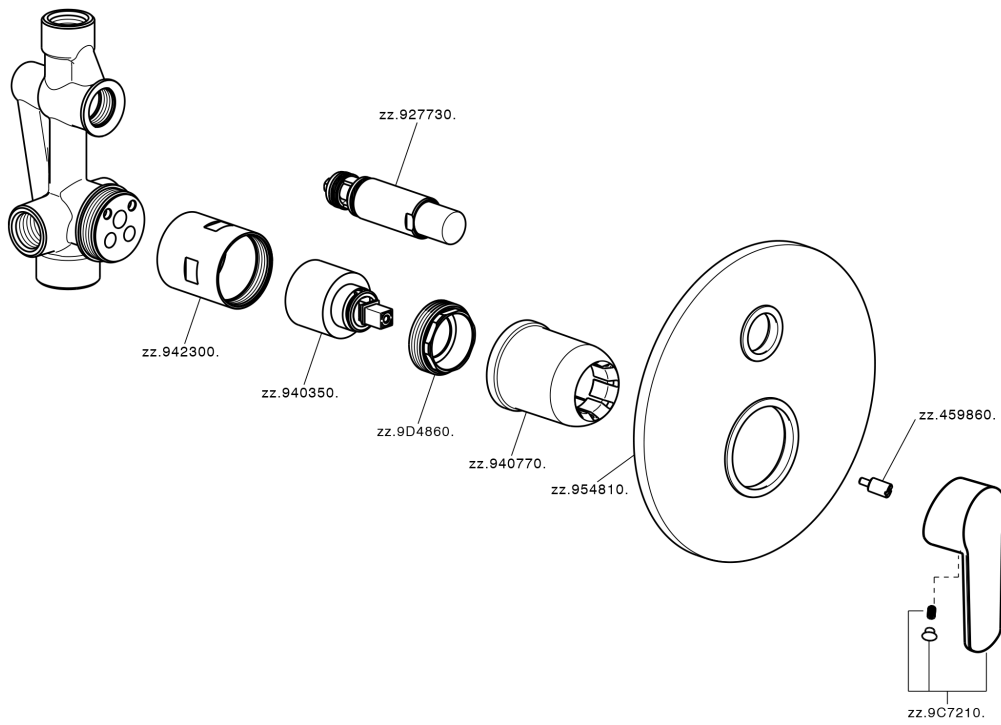

Concealed single lever bath-shower valve SATURNO_SN000219

SN000219

<https://en.huberitalia.com/concealed-single-lever-bath-shower-valve-saturno-sn000219>

2026-04-27