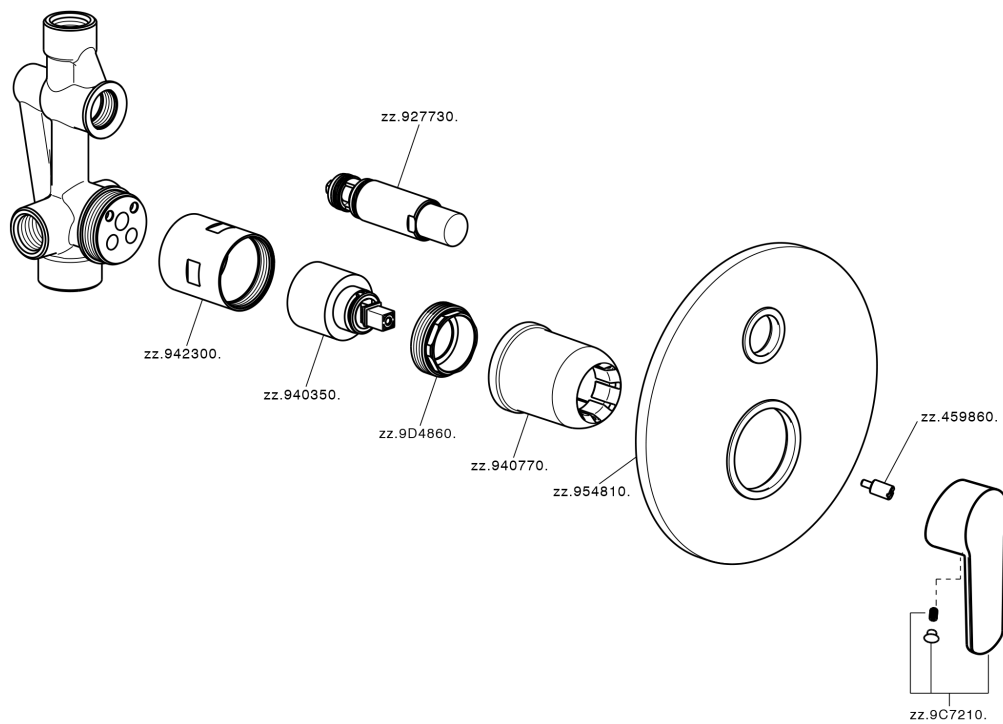

## Concealed single lever bath-shower valve SATURNO\_SN000219

SN000219

<https://en.huberitalia.com/concealed-single-lever-bath-shower-valve-saturno-sn000219>

2026-06-27