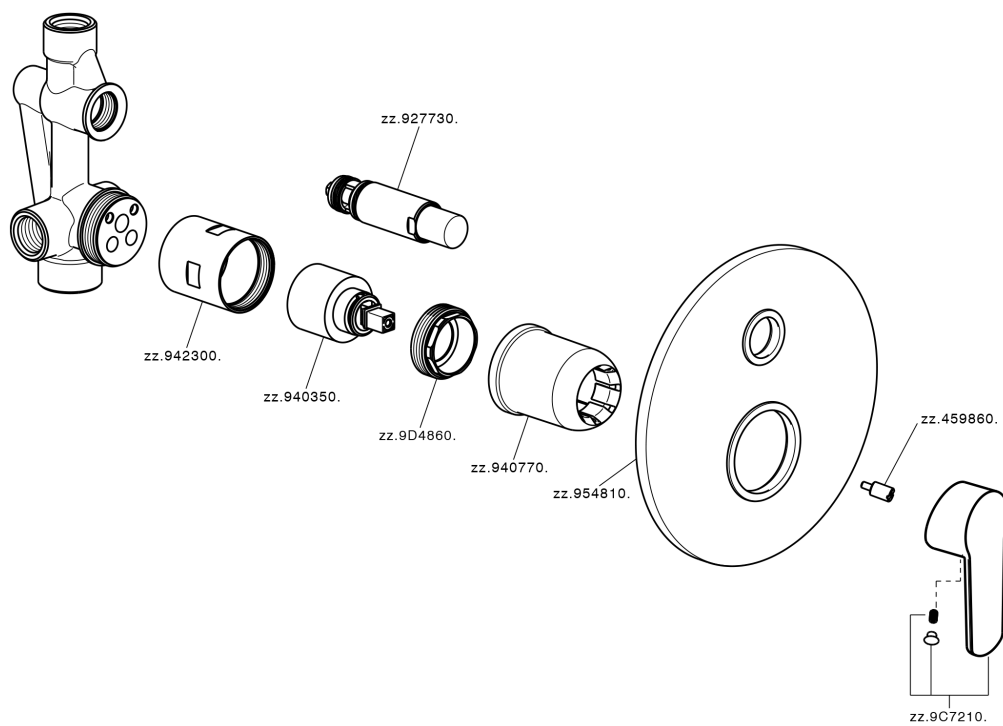

## Concealed single lever bath-shower valve SATURNO\_SN000219

SN000219

<https://en.huberitalia.com/concealed-single-lever-bath-shower-valve-saturno-sn000219>

2026-04-06