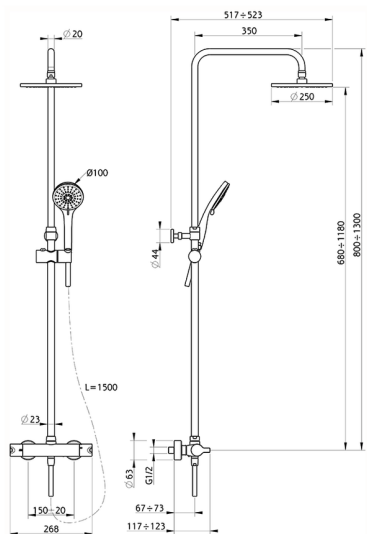

## 2-function Thermostatic shower set SOFT\_SFC82030

MODEL **SFC82030**

2-function Thermostatic shower set, 2-outlet devia stop, adjustable riser column, sliding handshower holder, 100 mm ABS 3 sprays handshower, 250 mm round showerhead 8 mm thick BRASS, 150 cm smooth SILVERFLEX Flexible Hose

AVAILABLE FINISHINGS

CHARACTERISTICS

Cartridge Spare Parts **22.03A.AR - ZZ97080004**

**Argo 1 (short filter) Thermostatic Valve**

### DeviaStop

The Huber Devia Stop technology allows to adjust the water flow and to direct it to the selected output point (overhead soaker, hand shower, etc).