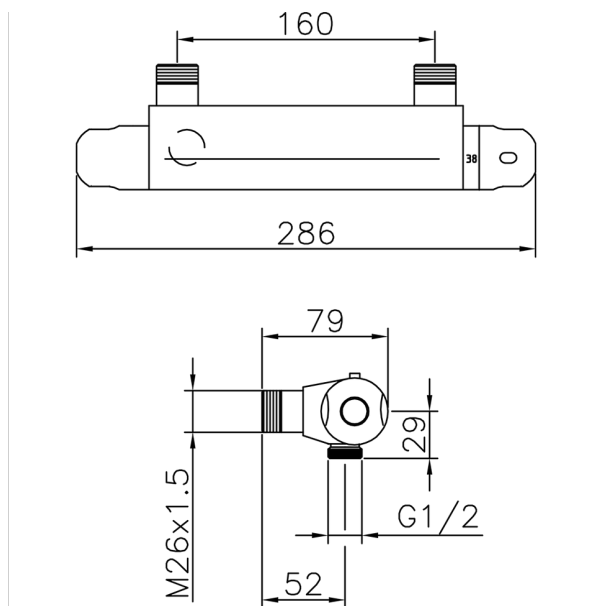

## Thermostatic shower mixer CLINIC&TECHNICAL\_56.76H.

MODEL **56.76H.**

Thermostatic shower mixer, without shower set, 160 mm center, 1/2" M Flexible connection

AVAILABLE FINISHINGS

**CR** CR Chrome

CHARACTERISTICS

Cartridge Spare Parts **22.03A.AR - ZZ97080004**

**Argo 1 (short filter) Thermostatic Valve**