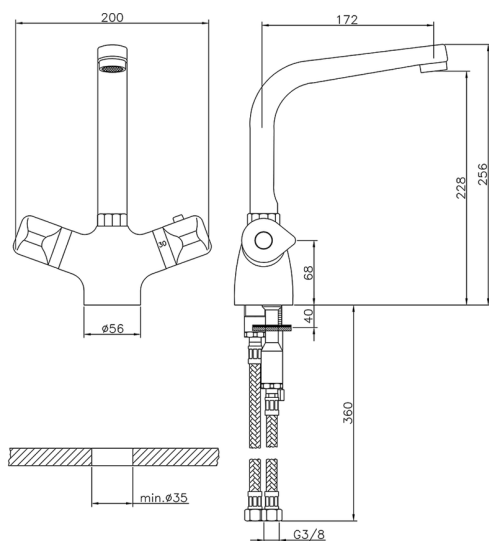

## Thermostatic sink mixer COMMUNITY\_CLT65010

MODEL **CLT65010**

Thermostatic sink mixer, without pop-up waste, swivel spout, G.3/8" stainless steel flexible hose

AVAILABLE FINISHINGS

**21** 21 Chrome

CHARACTERISTICS

Cartridge Spare Parts **24.04A.PP**

**8x20 Plus P Thermostatic Valve**