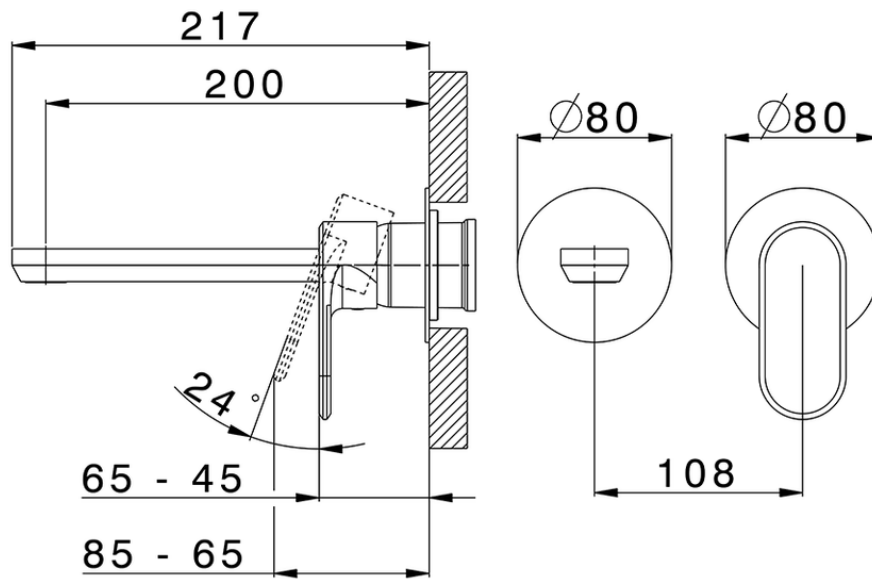

Exposed part for single lever washbasin valve LEVITY_LY005516

LY005516

<https://en.huberitalia.com/exposed-part-for-single-lever-washbasin-valve-levity-ly005516>

Piastra/Plate/Plaque/Platte/Placa

2-3mm: XX 56-76

10mm: XX 48-68