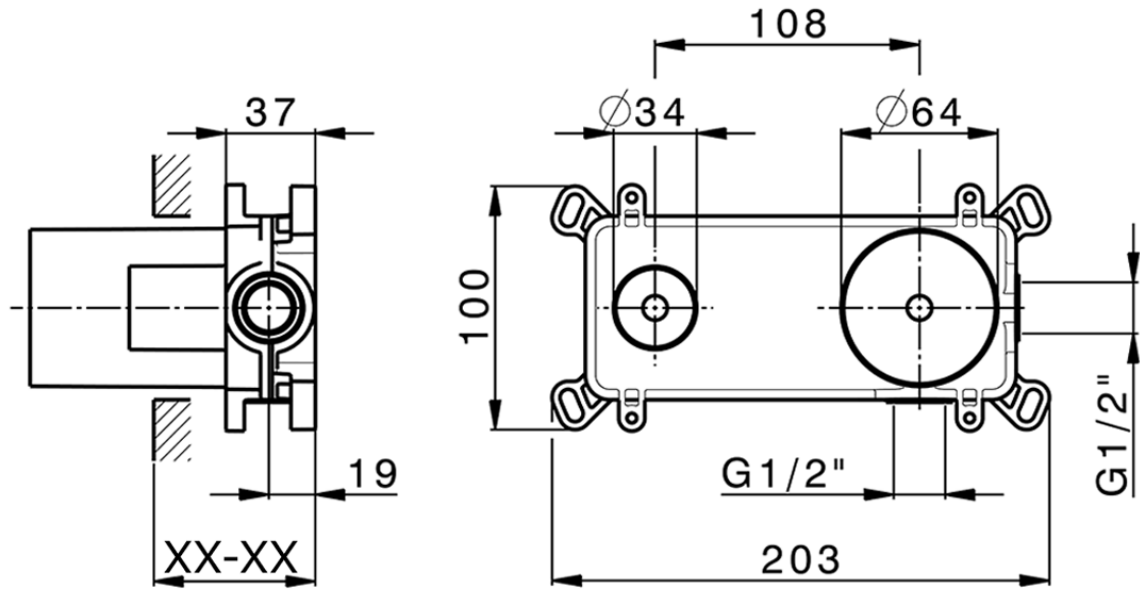

Exposed part for single lever washbasin valve LEVITY_LY005516

LY005516

<https://en.huberitalia.com/exposed-part-for-single-lever-washbasin-valve-levity-ly005516>

Piastra/Plate/Plaque/Platte/Placa

2-3mm: XX 56-76

10mm: XX 48-68