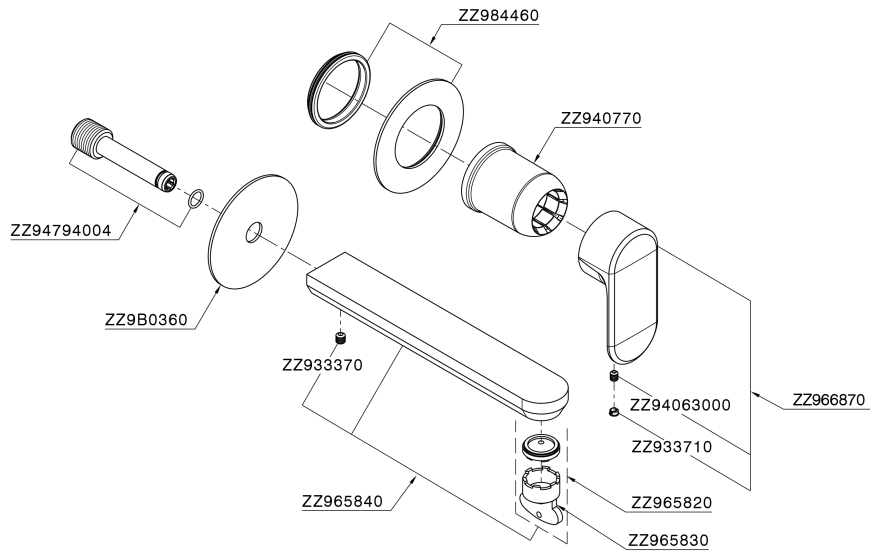

Exposed part for single lever washbasin valve LEVITY_LY005516

LY005516

<https://en.huberitalia.com/exposed-part-for-single-lever-washbasin-valve-levity-ly005516>

Concealed single lever washbasin mixer Easy-Box CONCEALED_ZB002450

ZB002450

<https://en.huberitalia.com/concealed-single-lever-washbasin-mixer-easy-box-concealed-zb002450>

2024-11-24