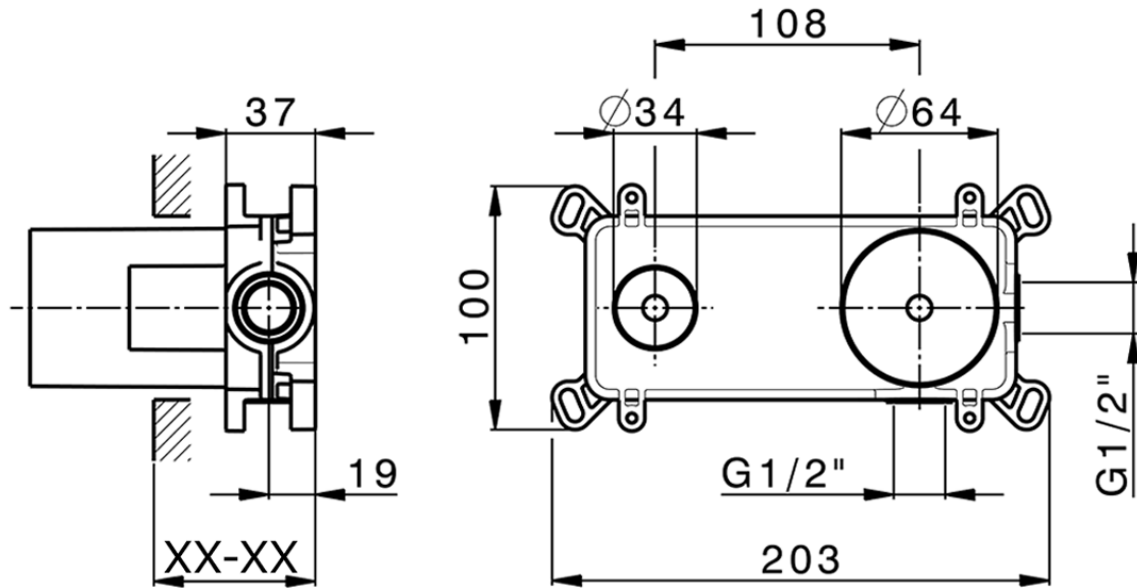

## Exposed part for single lever washbasin valve LEVITY\_LY005516

LY005516

<https://en.huberitalia.com/exposed-part-for-single-lever-washbasin-valve-levity-ly005516>

Piastra/Plate/Plaque/Platte/Placa

2-3mm: XX 56-76

10mm: XX 48-68