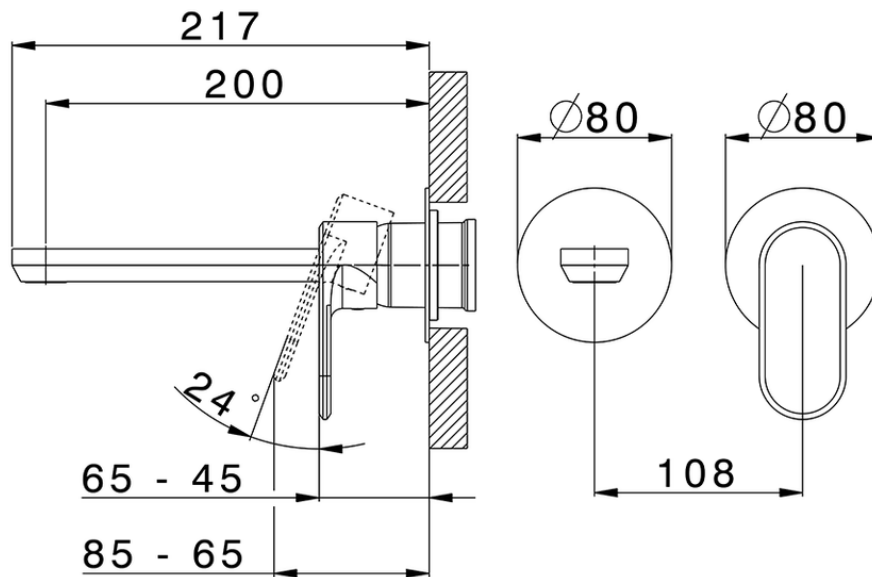

## Exposed part for single lever washbasin valve LEVITY\_LY005516

LY005516

<https://en.huberitalia.com/exposed-part-for-single-lever-washbasin-valve-levity-ly005516>

Piastra/Plate/Plaque/Platte/Placa

2-3mm: XX 56-76

10mm: XX 48-68