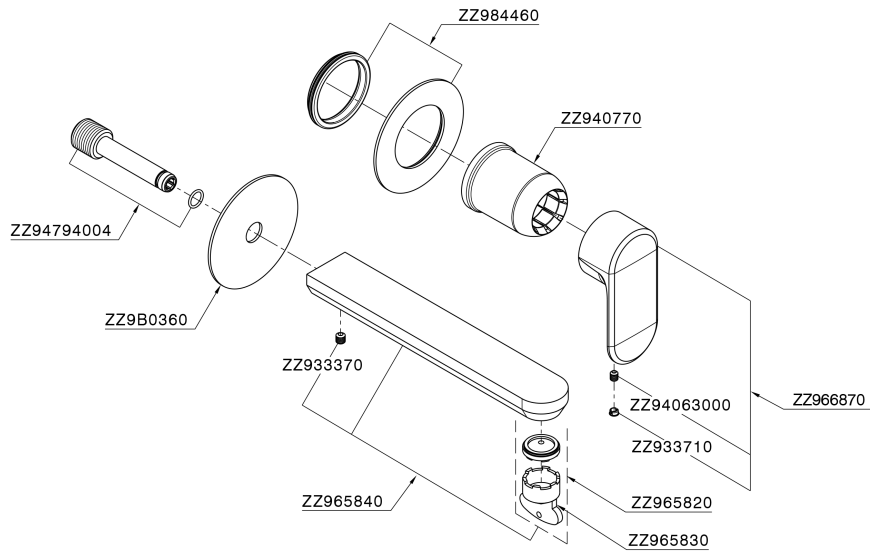

Exposed part for single lever washbasin valve LEVITY_LY005516

LY005516

<https://en.huberitalia.com/exposed-part-for-single-lever-washbasin-valve-levity-ly005516>

Concealed single lever washbasin mixer Easy-Box CONCEALED_ZB002450

ZB002450

<https://en.huberitalia.com/concealed-single-lever-washbasin-mixer-easy-box-concealed-zb002450>

2024-11-21