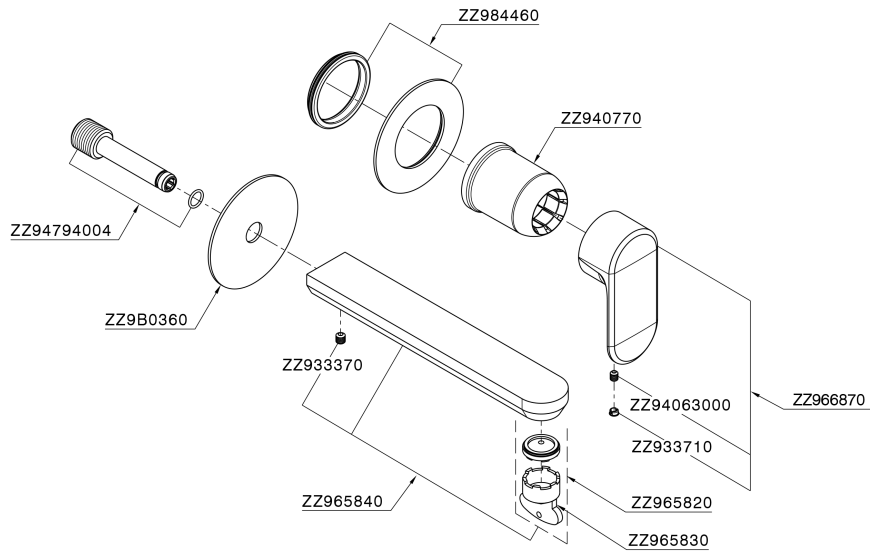

Exposed part for single lever washbasin valve LEVITY_LY005516

LY005516

<https://en.huberitalia.com/exposed-part-for-single-lever-washbasin-valve-levity-ly005516>

Concealed single lever washbasin mixer Easy-Box CONCEALED_ZB002450

ZB002450

<https://en.huberitalia.com/concealed-single-lever-washbasin-mixer-easy-box-concealed-zb002450>

2024-11-21