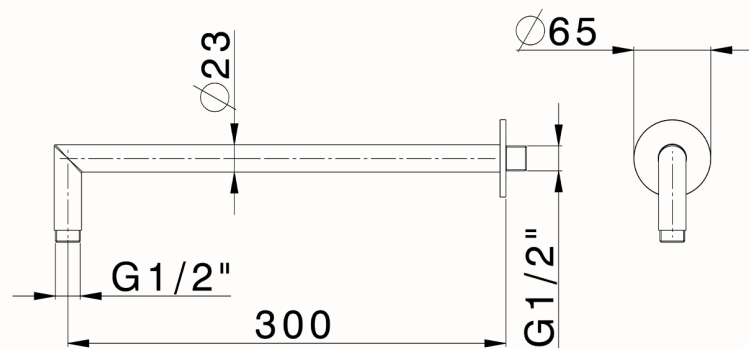

Shower arm SHOWER_SS013541

MODEL **SS013541**

Shower arm, 300 mm length, Inox AISI 316L

AVAILABLE FINISHINGS

 **D1** D1 Brushed Inox

CHARACTERISTICS

2024-11-15