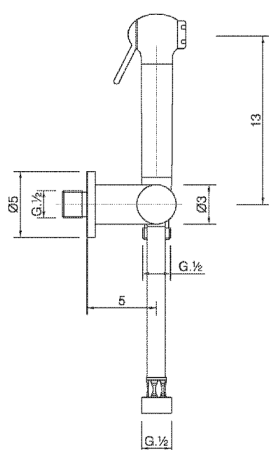

Bidet handshower set HYGENIC SHOWERS_SF007900

MODEL **SF007900**

Bidet handshower set, wall mounted bracket with 1/2" stopvalve, Bidet handshower, 120 cm Brass flexible hose

AVAILABLE FINISHINGS

-  **21** 21 Chrome
-  **24** 24 Gold

CHARACTERISTICS

Bidet handshower

2026-04-06