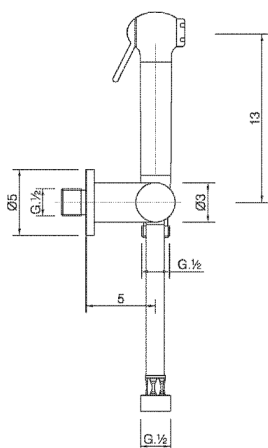

Bidet handshower set HYGENIC SHOWERS_SF007900

MODEL **SF007900**

Bidet handshower set, wall mounted bracket with 1/2" stopvalve, Bidet handshower, 120 cm Brass flexible hose

AVAILABLE FINISHINGS

-  **21** 21 Chrome
-  **24** 24 Gold

CHARACTERISTICS

Bidet handshower

2026-06-10