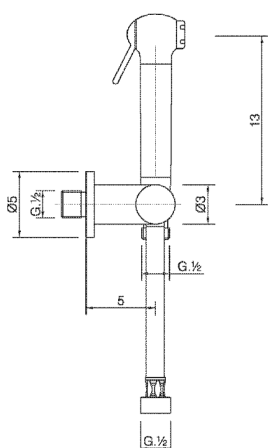

CHARACTERISTICS

Bidet handshower