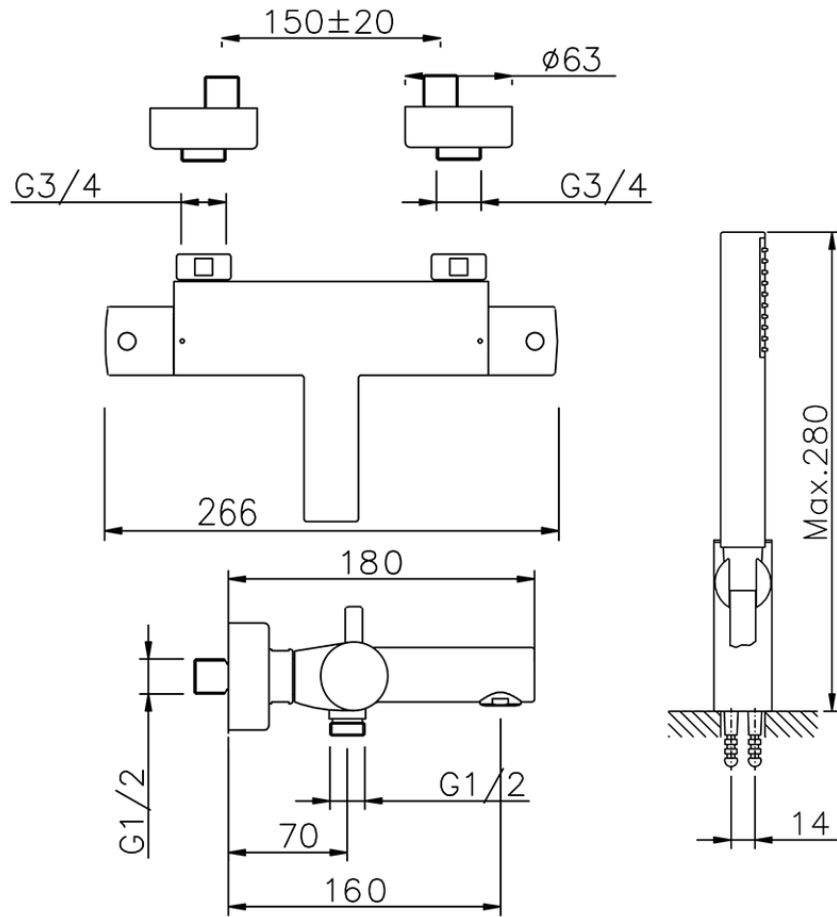

Thermostatic bath mixer, with shower set TRATTO EVO_TVD21010

TVD21010

<https://en.huberitalia.com/thermostatic-bath-mixer-with-shower-set-tratto-evo-tvd21010>

2024-11-15