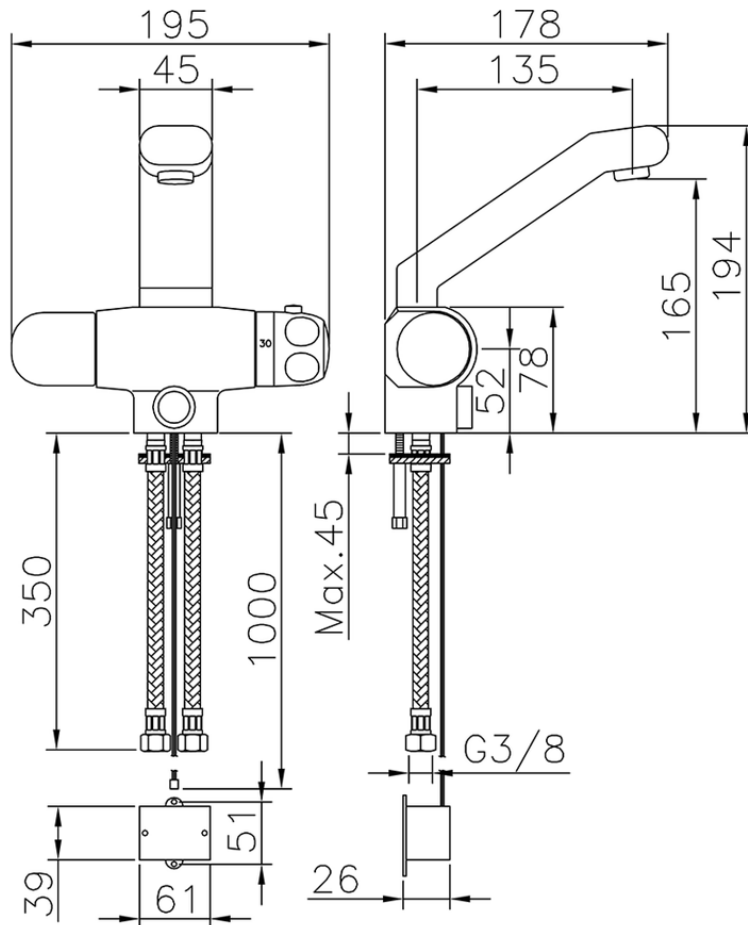

Thermo-basin mixer with electronic on-off control CLINIC&TECHNICAL_204.23H.

204.23H.

<https://en.huberitalia.com/thermo-basin-mixer-with-electronic-on-off-control-clinictchnical-204-23h>

2026-04-08