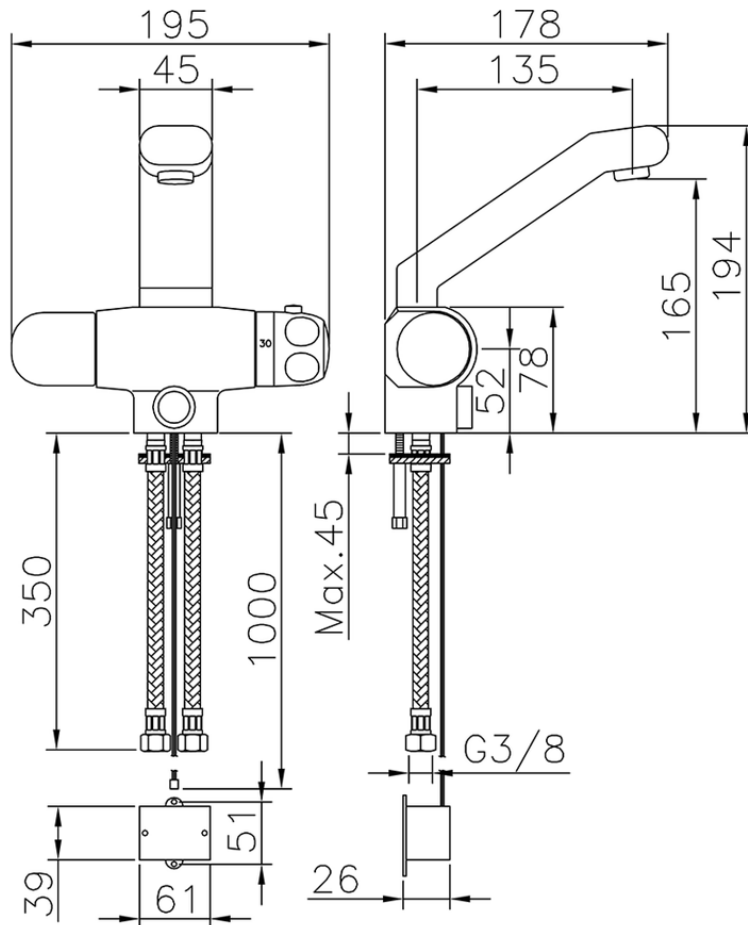

Thermo-basin mixer with electronic on-off control CLINIC&TECHNICAL\_204.23H.

204.23H.

<https://en.huberitalia.com/thermo-basin-mixer-with-electronic-on-off-control-clinictchnical-204-23h>

2026-06-13