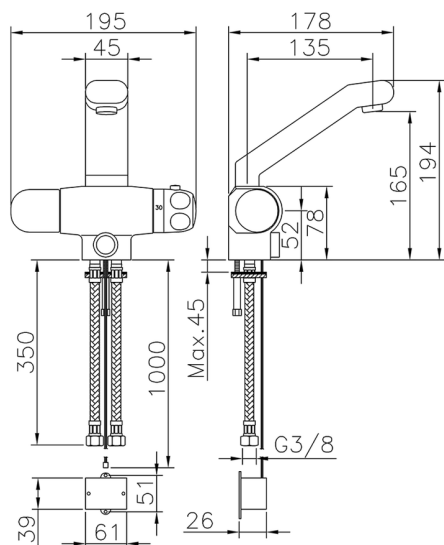

Thermo-basin mixer with electronic on-off control CLINIC&TECHNICAL_204.23H.

MODEL **204.23H.**

Thermo-basin mixer with electronic on-off control

AVAILABLE FINISHINGS

CHARACTERISTICS

Cartridge Spare Parts **24.02AB.PL**

12x32 Plus Thermostatic Valve

Thermostatic

The Huber thermostatic is your personal water manager, helping you to handle, control and save water and energy.

2026-04-06