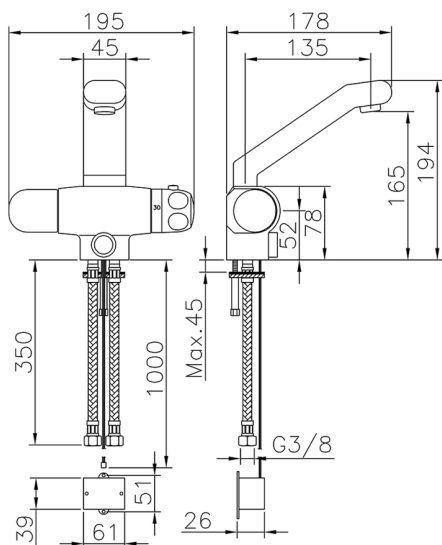

Thermo-basin mixer with electronic on-off control CLINIC&TECHNICAL_204.23H.

MODEL **204.23H.**

Thermo-basin mixer with electronic on-off control

AVAILABLE FINISHINGS

CHARACTERISTICS

Cartridge Spare Parts **24.02AB.PL**

12x32 Plus Thermostatic Valve

Thermostatic

The Huber thermostatic is your personal water manager, helping you to handle, control and save water and energy.

2026-05-16