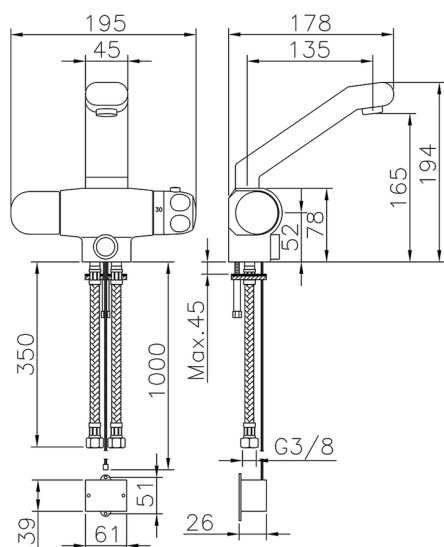

Thermo-basin mixer with electronic on-off control CLINIC&TECHNICAL_204.23H.

MODEL **204.23H.**

Thermo-basin mixer with electronic on-off control

AVAILABLE FINISHINGS

CHARACTERISTICS

Cartridge Spare Parts **24.02AB.PL**

12x32 Plus Thermostatic Valve

Thermostatic

The Huber thermostatic is your personal water manager, helping you to handle, control and save water and energy.

2026-06-13