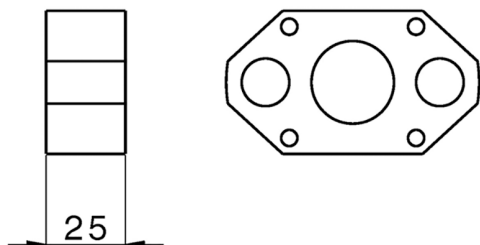

+25mm Extension kit ONE BOX_ZB008590

MODEL **ZB008590**

25mm Extension kit, for One-Box 1 outlet
Single-Lever Valves

AVAILABLE FINISHINGS

 **04** 04 Without finishing

CHARACTERISTICS

2024-12-22