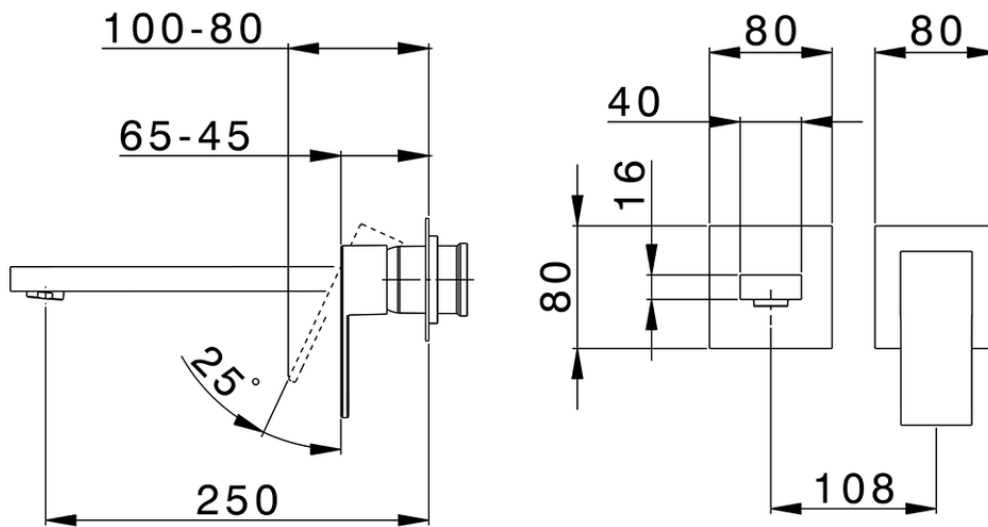

Exposed part for single lever washbasin valve NUOVA EGO_NE005511

NE005511

<https://en.huberitalia.com/exposed-part-for-single-lever-washbasin-valve-nuova-ego-ne005511>

Piastra/Plate/Plaque/Platte/Placa

2-3mm: XX 56-76

10mm: XX 48-68