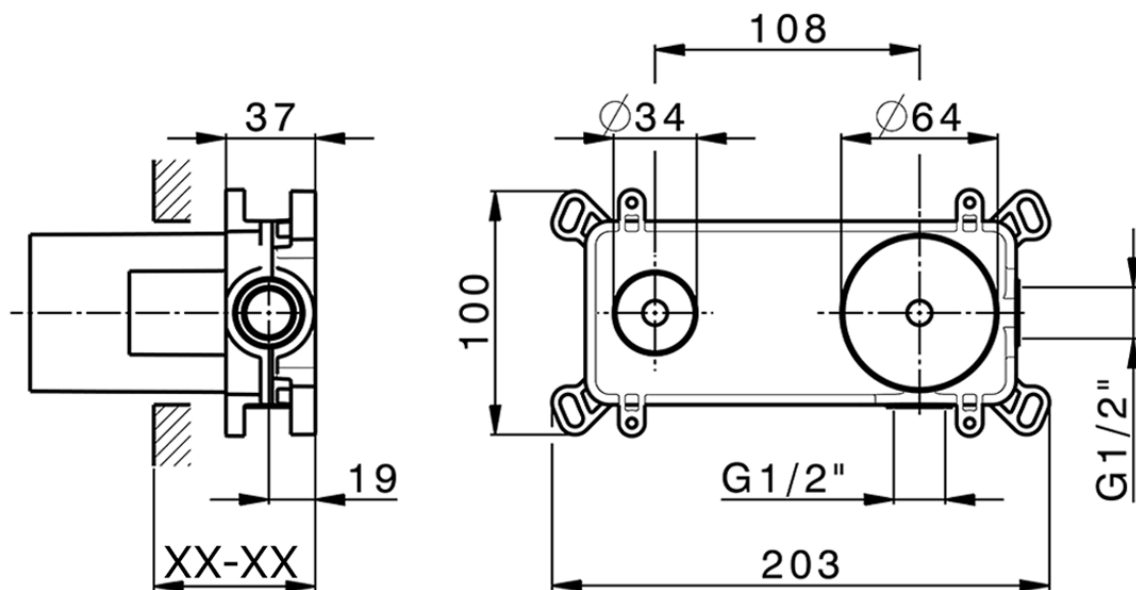

Exposed part for single lever washbasin valve NUOVA EGO_NE005511

NE005511

<https://en.huberitalia.com/exposed-part-for-single-lever-washbasin-valve-nuova-ego-ne005511>

Piastra/Plate/Plaque/Platte/Placa

2-3mm: XX 56-76

10mm: XX 48-68