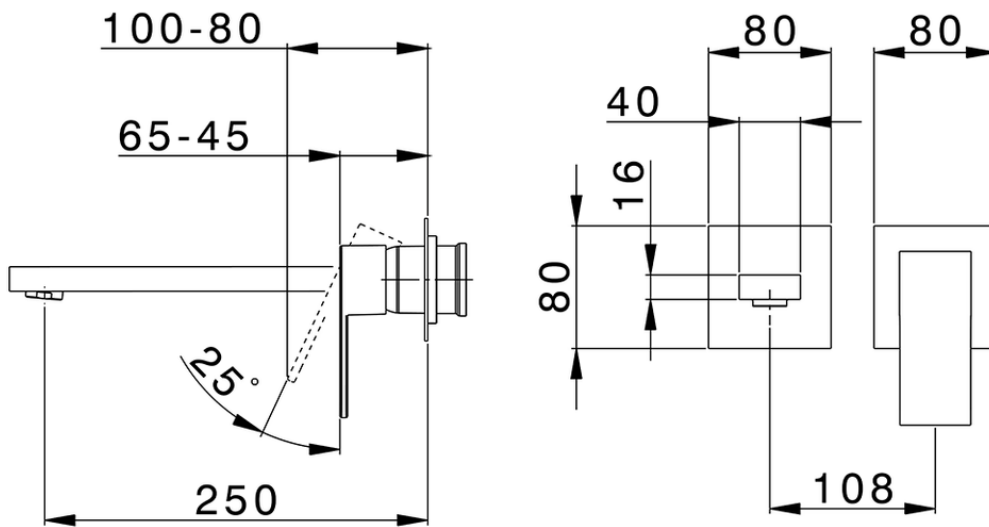

Exposed part for single lever washbasin valve NUOVA EGO_NE005511

NE005511

<https://en.huberitalia.com/exposed-part-for-single-lever-washbasin-valve-nuova-ego-ne005511>

Piastra/Plate/Plaque/Platte/Placa

2-3mm: XX 56-76

10mm: XX 48-68