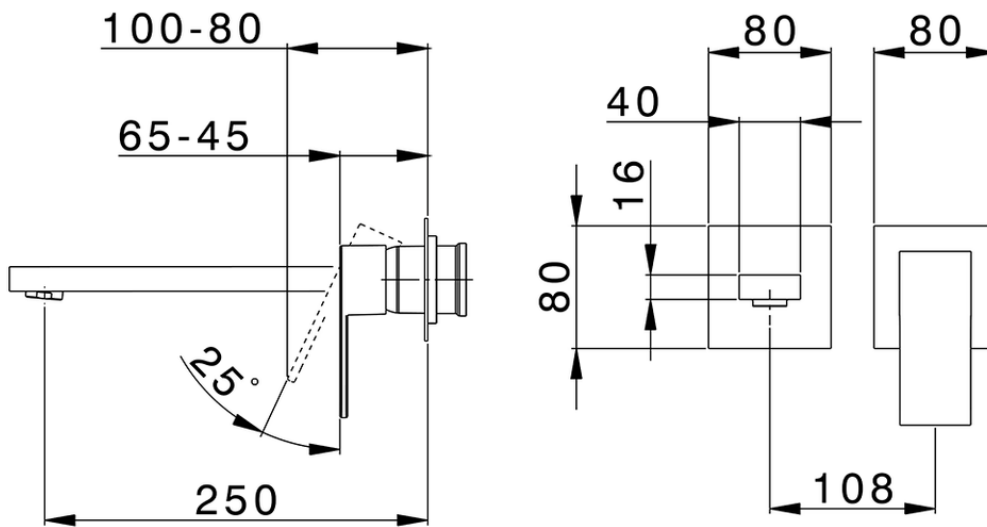

Exposed part for single lever washbasin valve NUOVA EGO_NE005511

NE005511

<https://en.huberitalia.com/exposed-part-for-single-lever-washbasin-valve-nuova-ego-ne005511>

Piastra/Plate/Plaque/Platte/Placa

2-3mm: XX 56-76

10mm: XX 48-68