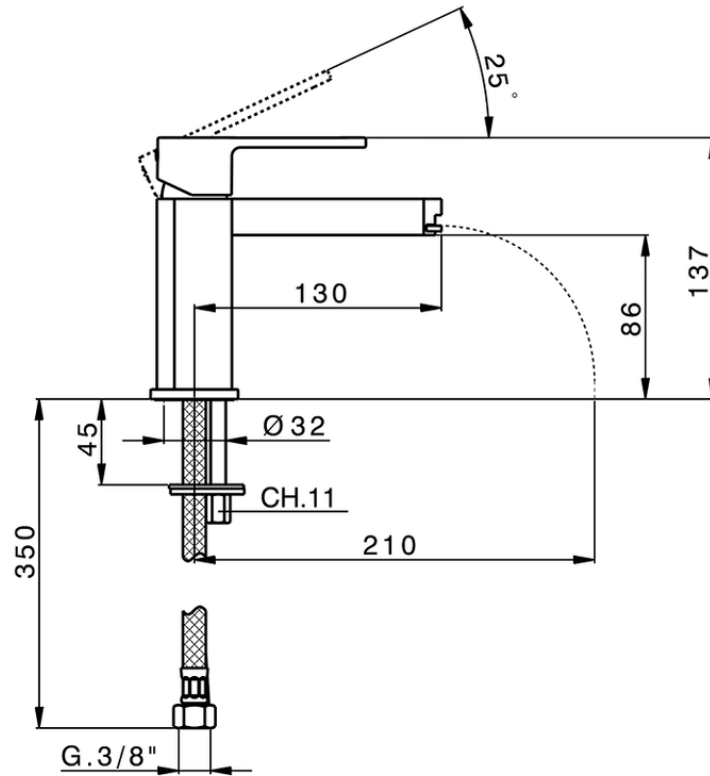

Single lever basin mixer DADO_DC000540

DC000540

<https://en.huberitalia.com/single-lever-basin-mixer-dado-dc000540>

2024-12-22