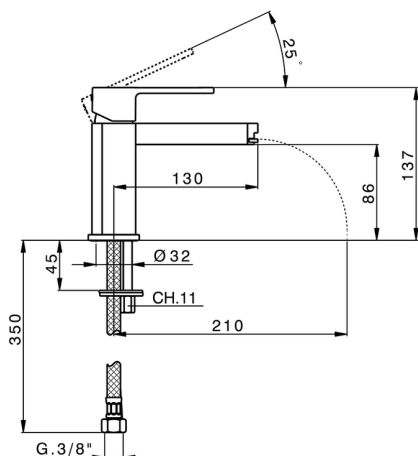

Single lever basin mixer DADO_DC000540

MODEL **DC000540**

Single lever basin mixer, without automatic pop-up waste, G.3/8" stainless steel flexible hoses

AVAILABLE FINISHINGS

- 
21 21 Chrome
- 
2F 2F Brushed Nickel
- 
6U 6U Chrome/Smoked

CHARACTERISTICS

Cartridge Spare Parts **ZZ94240000**

25 mm Cartridge

Single lever basin mixer DADO_DC000540

DC000540

<https://en.huberitalia.com/single-lever-basin-mixer-dado-dc000540>

2024-12-22