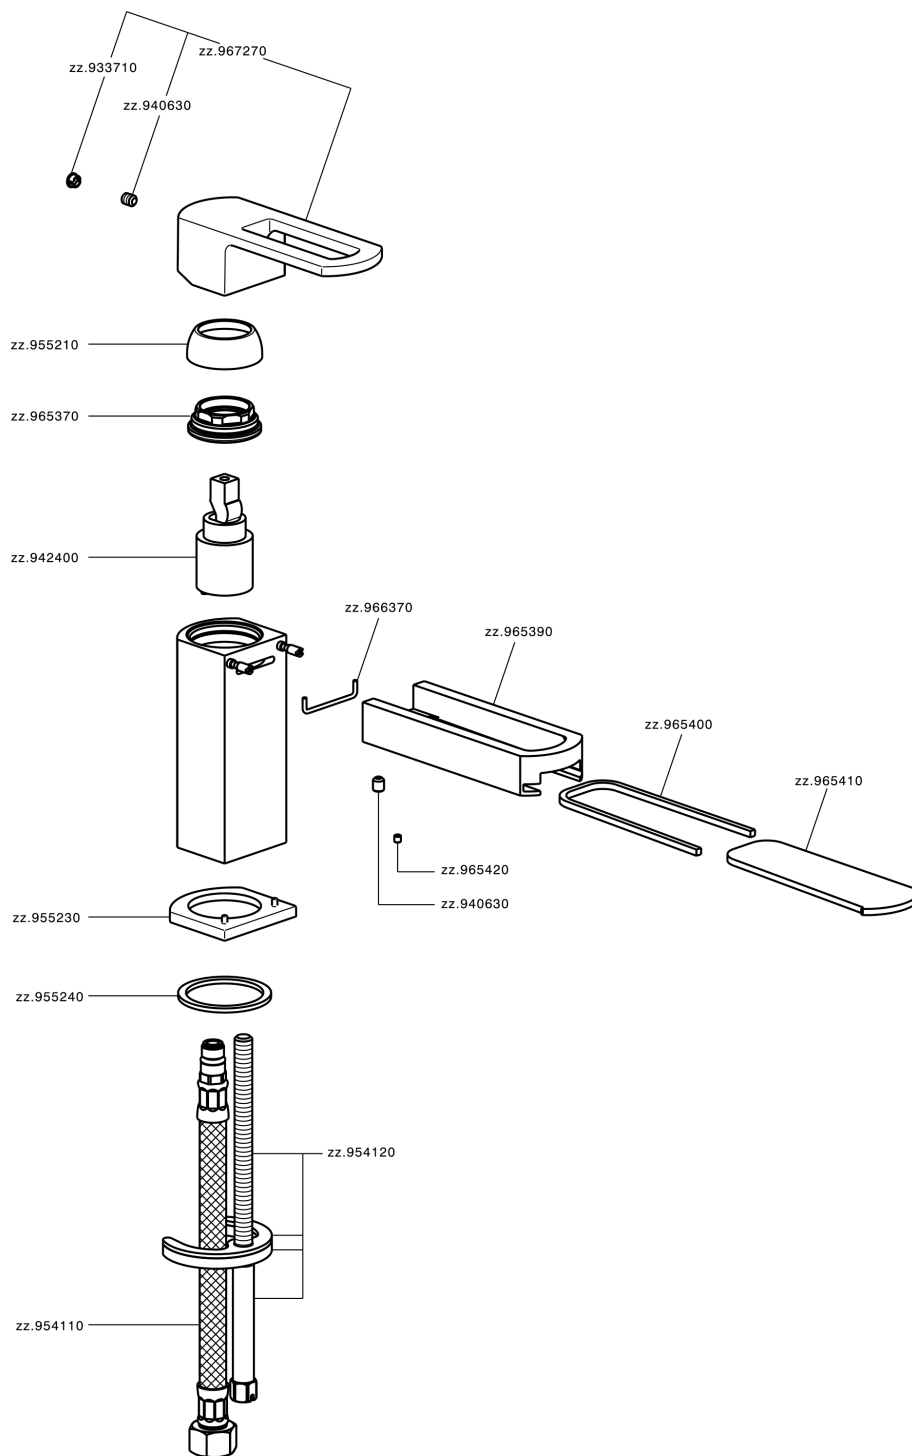

Single lever basin mixer DADO_DC000540

MODEL **DC000540**

Single lever basin mixer, without automatic pop-up waste, G.3/8" stainless steel flexible hoses

AVAILABLE FINISHINGS

- 
21 21 Chrome
- 
2F 2F Brushed Nickel
- 
6U 6U Chrome/Smoked

CHARACTERISTICS

Cartridge Spare Parts **ZZ94240000**

25 mm Cartridge

Single lever basin mixer DADO_DC000540

DC000540

<https://en.huberitalia.com/single-lever-basin-mixer-dado-dc000540>

2024-12-22