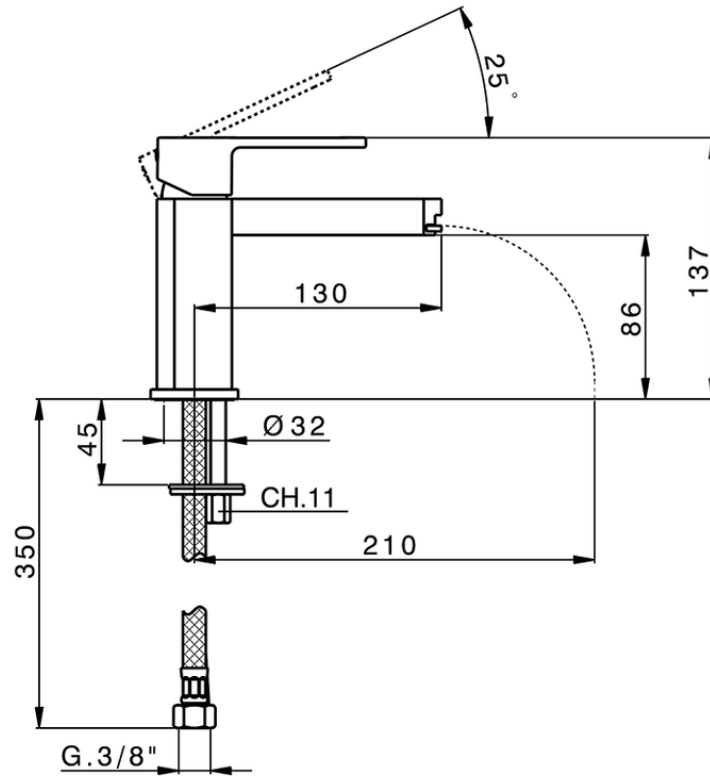

## Single lever basin mixer DADO\_DC000540

DC000540

<https://en.huberitalia.com/single-lever-basin-mixer-dado-dc000540>

2024-12-22