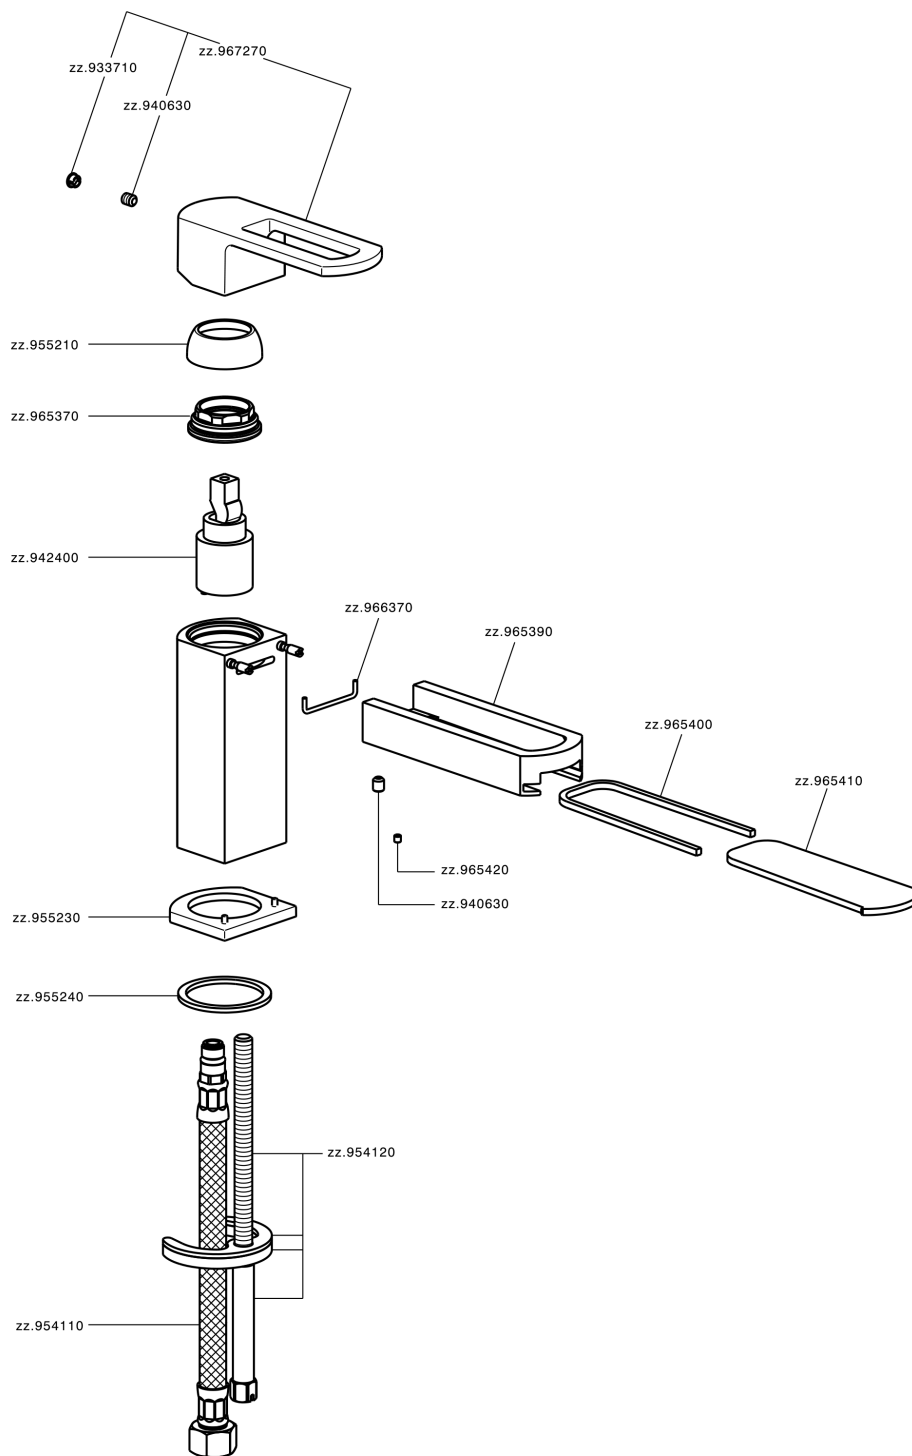

Single lever basin mixer DADO_DC000540

DC000540

<https://en.huberitalia.com/single-lever-basin-mixer-dado-dc000540>

2024-12-22