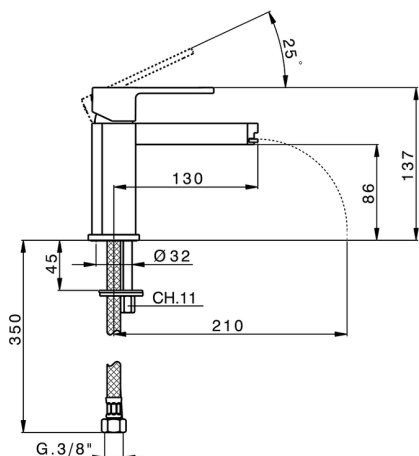

## Single lever basin mixer DADO\_DC000540

MODEL **DC000540**

Single lever basin mixer, without automatic pop-up waste, G.3/8" stainless steel flexible hoses

### CHARACTERISTICS

Cartridge Spare Parts **ZZ94240000**

**25 mm Cartridge**

## Single lever basin mixer DADO\_DC000540

DC000540

<https://en.huberitalia.com/single-lever-basin-mixer-dado-dc000540>

2024-12-22