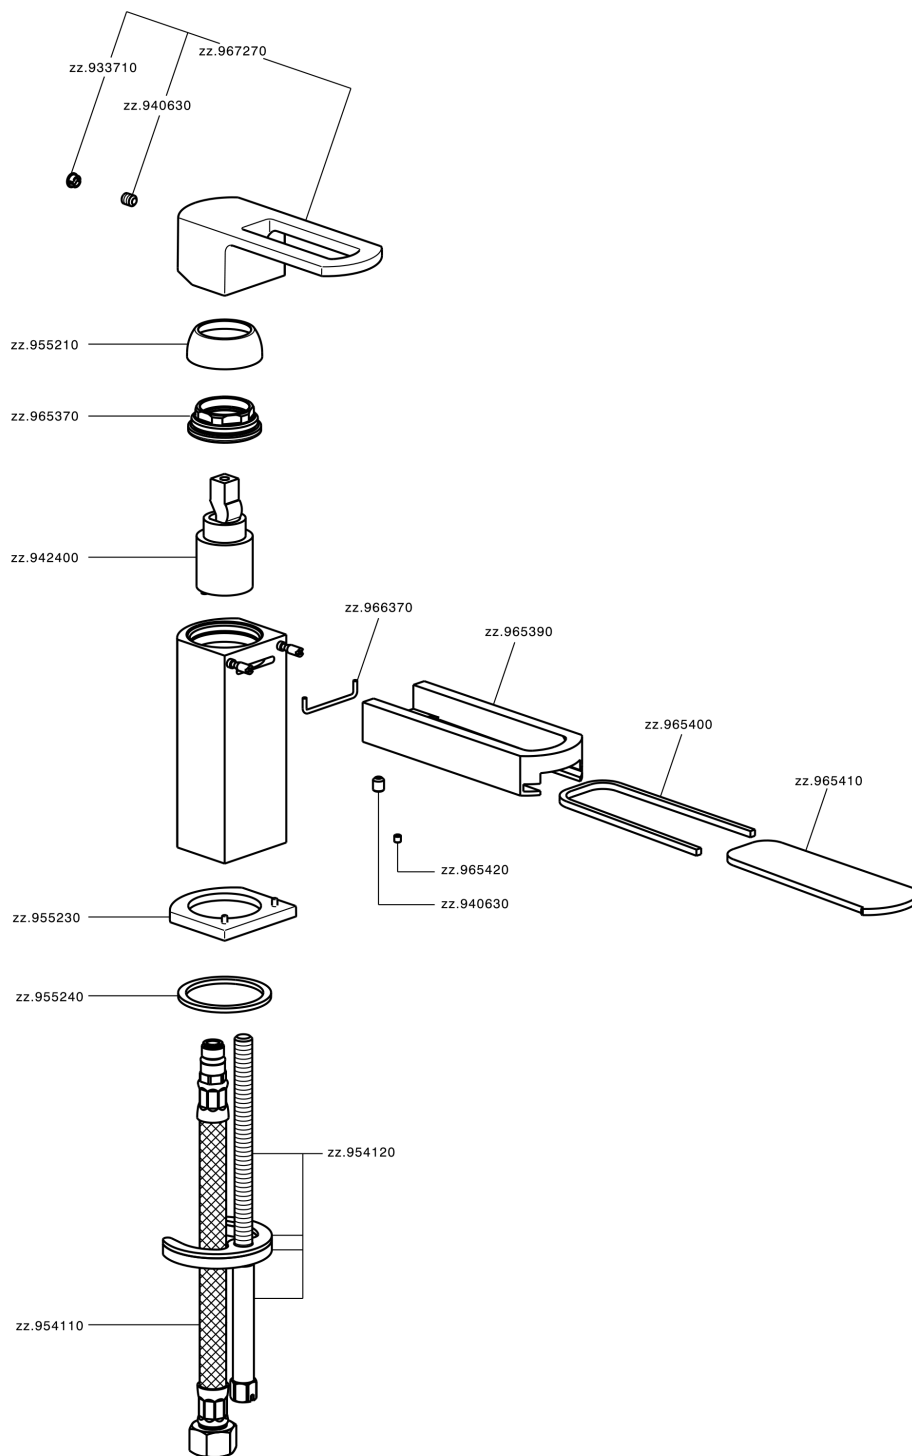

## Single lever basin mixer DADO\_DC000540

MODEL **DC000540**

Single lever basin mixer, without automatic pop-up waste, G.3/8" stainless steel flexible hoses

### CHARACTERISTICS

Cartridge Spare Parts **ZZ94240000**

**25 mm Cartridge**

## Single lever basin mixer DADO\_DC000540

DC000540

<https://en.huberitalia.com/single-lever-basin-mixer-dado-dc000540>

2024-12-22