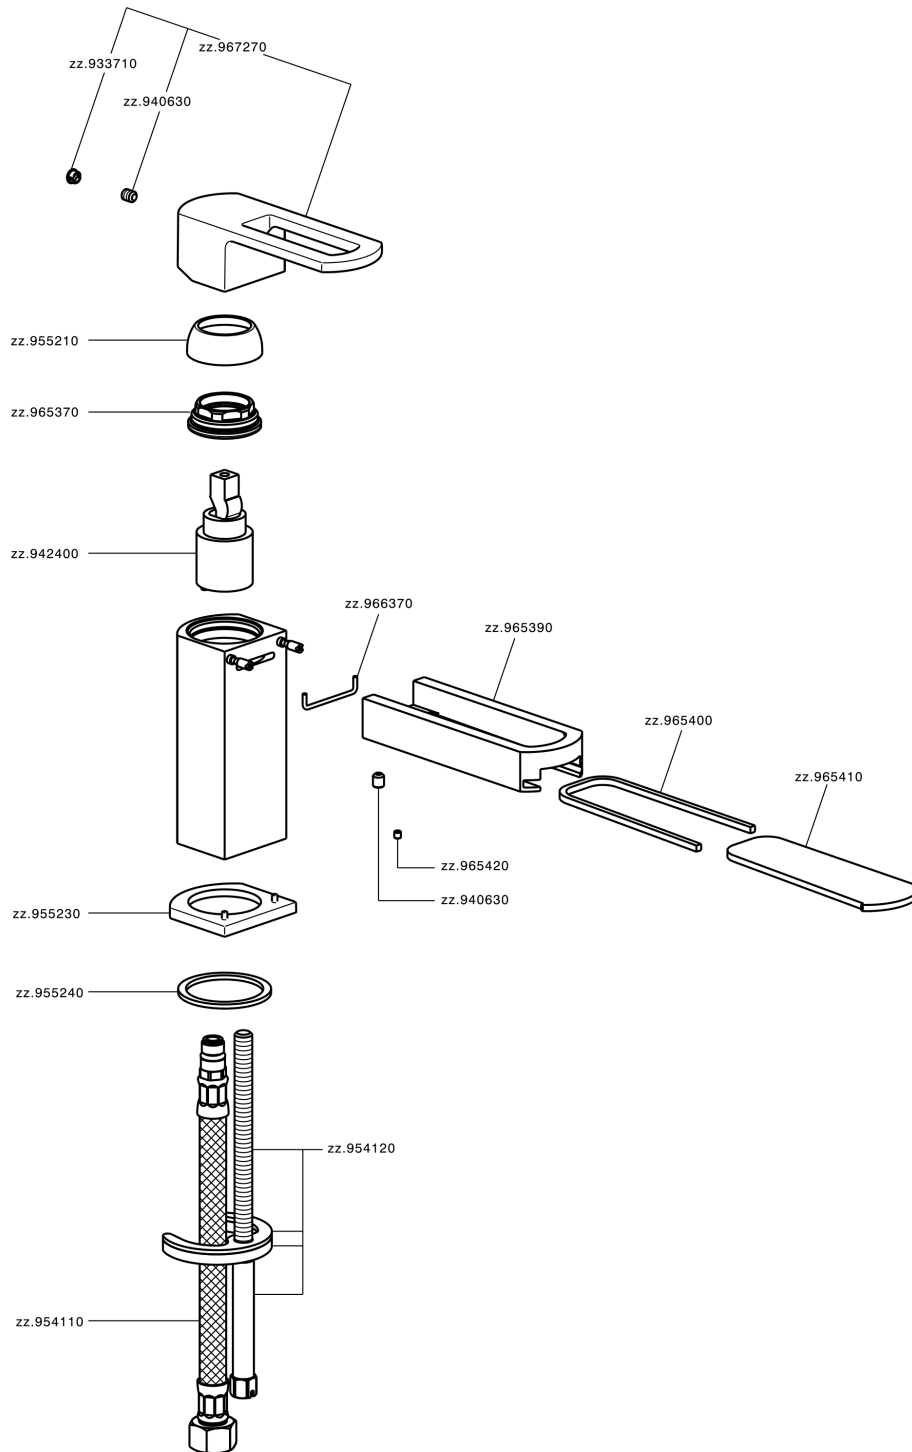

Single lever basin mixer DADO_DC000540

MODEL **DC000540**

Single lever basin mixer, without automatic pop-up waste, G.3/8" stainless steel flexible hoses

AVAILABLE FINISHINGS

- 
21 21 Chrome
- 
2F 2F Brushed Nickel
- 
6U 6U Chrome/Smoked

CHARACTERISTICS

Cartridge Spare Parts **ZZ94240000**

25 mm Cartridge

Single lever basin mixer DADO_DC000540

DC000540

<https://en.huberitalia.com/single-lever-basin-mixer-dado-dc000540>

2024-12-22