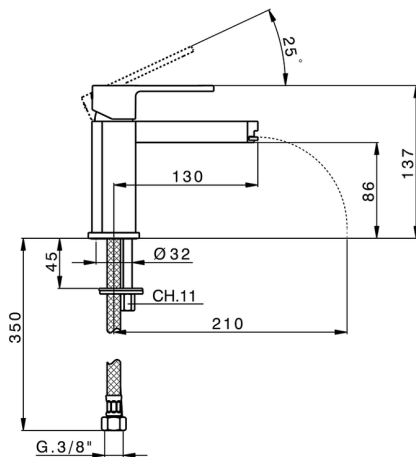

Single lever basin mixer DADO_DC000540

MODEL **DC000540**

Single lever basin mixer, without automatic pop-up waste, G.3/8" stainless steel flexible hoses

AVAILABLE FINISHINGS

- 
21 21 Chrome
- 
2F 2F Brushed Nickel
- 
6U 6U Chrome/Smoked

CHARACTERISTICS

Cartridge Spare Parts **ZZ94240000**

25 mm Cartridge

Single lever basin mixer DADO_DC000540

DC000540

<https://en.huberitalia.com/single-lever-basin-mixer-dado-dc000540>

2024-12-22