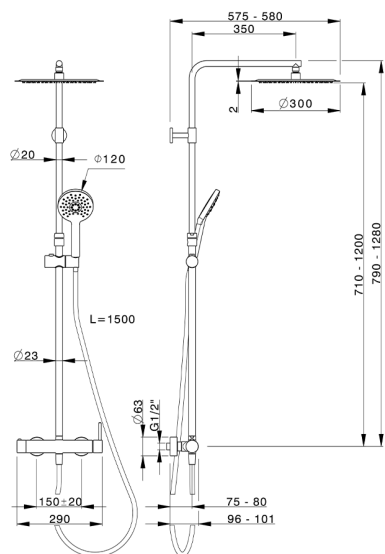

## 2-function single lever shower set COLUMNS\_K2004030

MODEL **K2004030**

2-function single lever shower set, 2-outlet devia stop, adjustable riser column, sliding shower bracket, 120 mm ABS 3 sprays handshower, 300 mm round showerhead 2 mm thick INOX, 150 cm smooth SILVERFLEX Flexible Hose

### CHARACTERISTICS

Cartridge Spare Parts **ZZ95435000**

**35 mm Cartridge**

### DeviaStop

The Huber Devia Stop technology allows to adjust the water flow and to direct it to the selected output point (overhead soaker, hand shower, etc).

2026-06-13