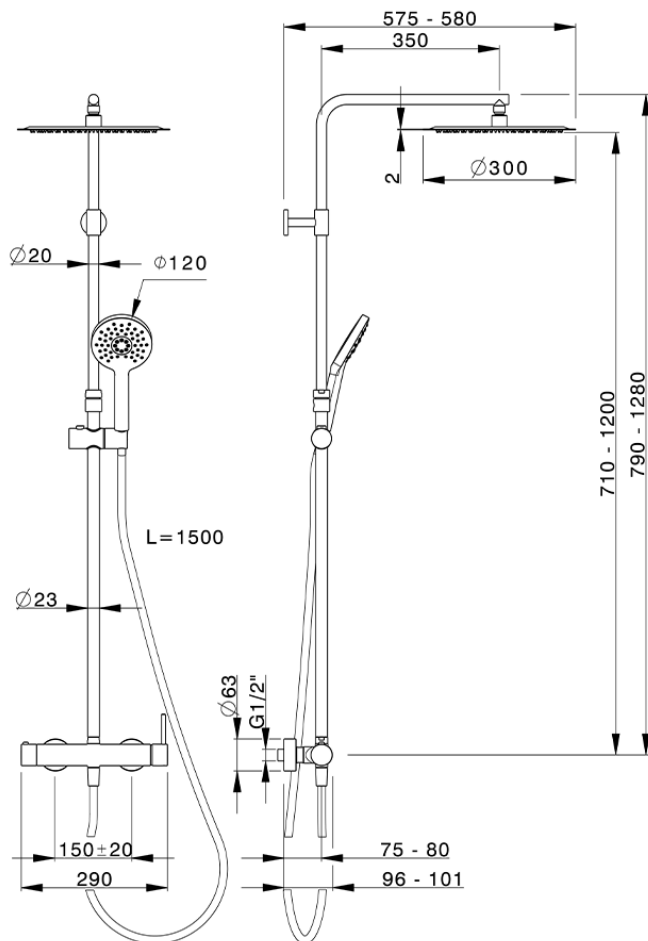

2-function single lever shower set COLUMNS_K2004030

K2004030

<https://en.huberitalia.com/2-function-single-lever-shower-set-columns-k2004030>

2026-04-05