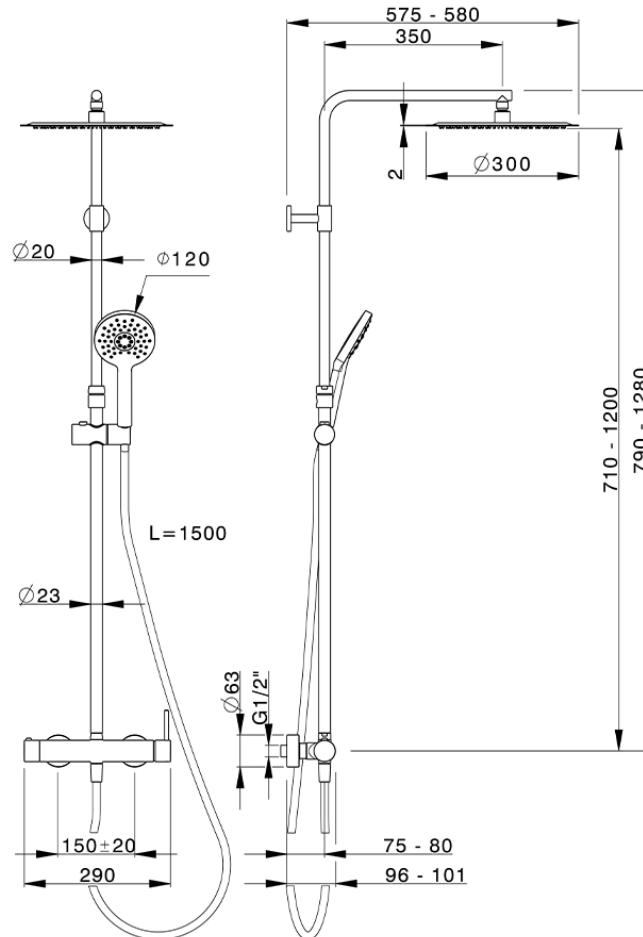

## 2-function single lever shower set COLUMNS\_K2004030

K2004030

<https://en.huberitalia.com/2-function-single-lever-shower-set-columns-k2004030>

2026-06-13