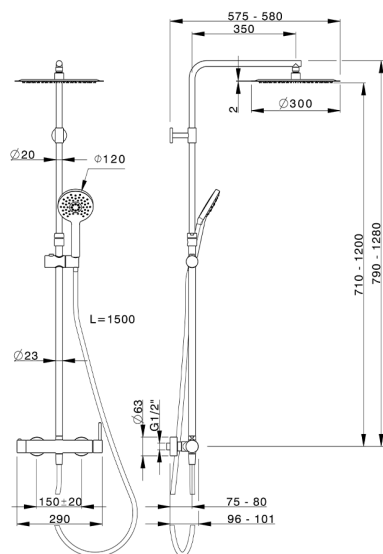

2-function single lever shower set COLUMNS_K2004030

MODEL **K2004030**

2-function single lever shower set, 2-outlet devia stop, adjustable riser column, sliding shower bracket, 120 mm ABS 3 sprays handshower, 300 mm round showerhead 2 mm thick INOX, 150 cm smooth SILVERFLEX Flexible Hose

AVAILABLE FINISHINGS

CHARACTERISTICS

Cartridge Spare Parts **ZZ95435000**

35 mm Cartridge

DeviaStop

The Huber Devia Stop technology allows to adjust the water flow and to direct it to the selected output point (overhead soaker, hand shower, etc).