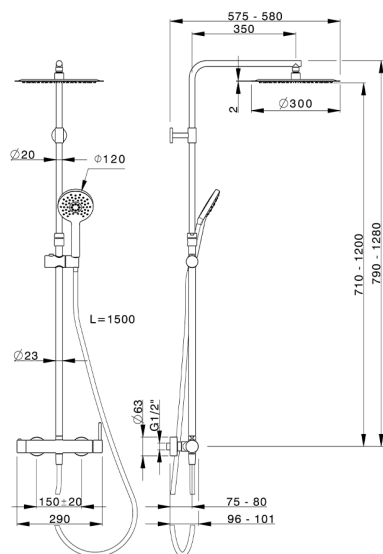

## 2-function single lever shower set COLUMNS\_K2004030

MODEL **K2004030**

2-function single lever shower set, 2-outlet devia stop, adjustable riser column, sliding shower bracket, 120 mm ABS 3 sprays handshower, 300 mm round showerhead 2 mm thick INOX, 150 cm smooth SILVERFLEX Flexible Hose

AVAILABLE FINISHINGS

CHARACTERISTICS

Cartridge Spare Parts **ZZ95435000**

**35 mm Cartridge**

### DeviaStop

The Huber Devia Stop technology allows to adjust the water flow and to direct it to the selected output point (overhead soaker, hand shower, etc).

2026-06-13