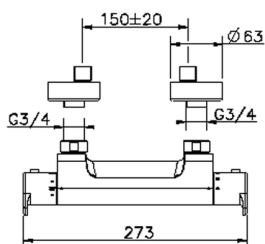

Thermostatic shower mixer H3_H3T01015

MODEL **H3T01015**

Thermostatic shower mixer, without shower set, 1/2" M flexible connection

AVAILABLE FINISHINGS

-  **21** 21 Chrome
-  **2F** 2F Brushed Nickel
-  **40** 40 Matt Black

CHARACTERISTICS

Cartridge Spare Parts **22.04A.AR - ZZ97279004**

Argo 2 (long filter) Thermostatic Valve

SafeTouch

The Huber SafeTouch system maintains the mixer body cool to the touch during operation.

Thermostatic