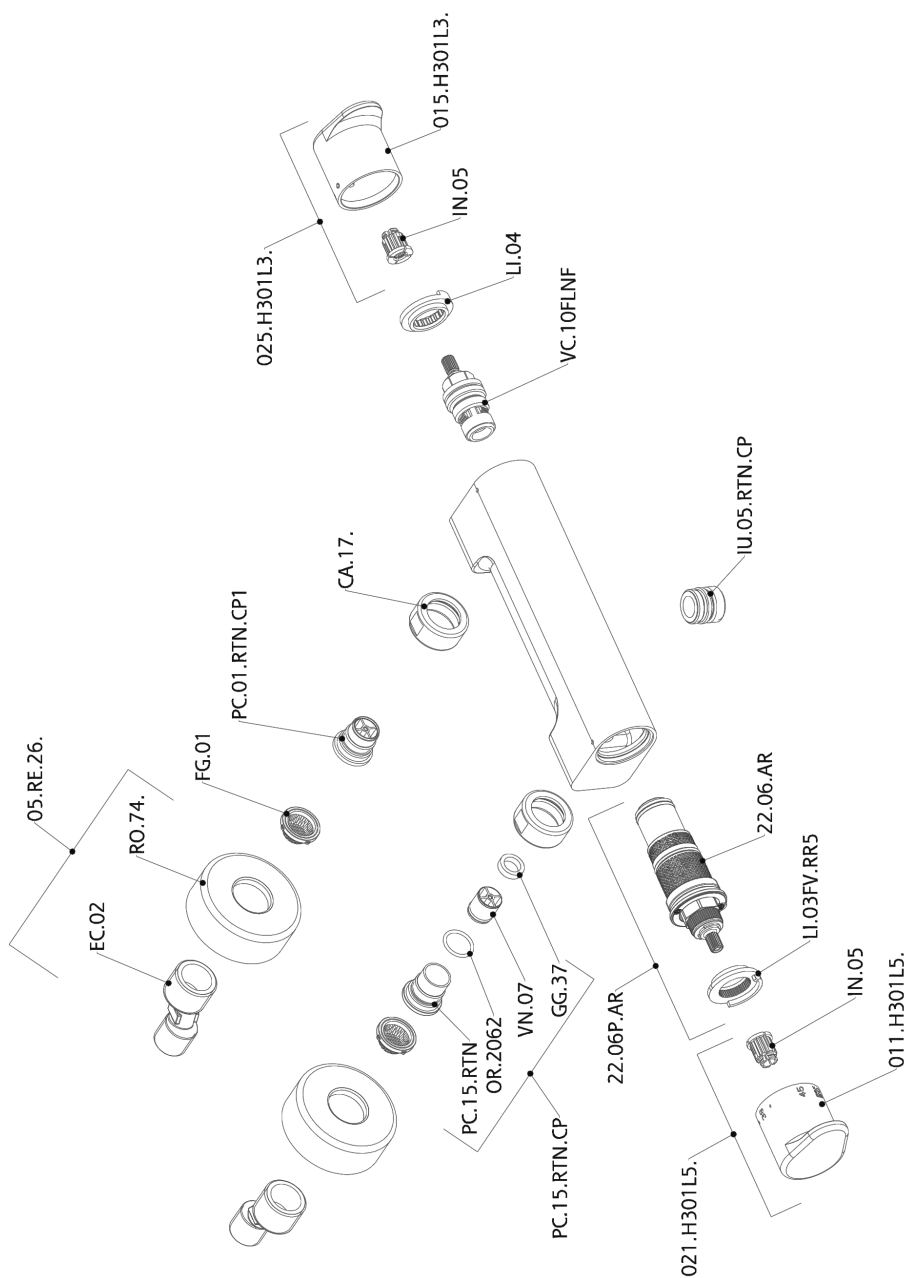

Thermostatic shower mixer H3_H3T01015

MODEL **H3T01015**

Thermostatic shower mixer, without shower set, 1/2" M flexible connection

AVAILABLE FINISHINGS

-  **21** 21 Chrome
-  **2F** 2F Brushed Nickel
-  **40** 40 Matt Black

CHARACTERISTICS

Cartridge Spare Parts **22.04A.AR - ZZ97279004**

Argo 2 (long filter) Thermostatic Valve

SafeTouch

The Huber SafeTouch system maintains the mixer body cool to the touch during operation.

Thermostatic

The Huber thermostatic is your personal water manager, helping you to handle, control and save water and energy.

Thermostatic shower mixer H3_H3T01015

H3T01015

<https://en.huberitalia.com/thermostatic-shower-mixer-h3-h3t01015>