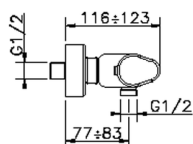

Thermostatic shower mixer H3_H3T01015

MODEL **H3T01015**

Thermostatic shower mixer, without shower set, 1/2" M flexible connection

AVAILABLE FINISHINGS

-  **21** 21 Chrome
-  **2F** 2F Brushed Nickel
-  **40** 40 Matt Black

CHARACTERISTICS

Cartridge Spare Parts **22.04A.AR - ZZ97279004**

Argo 2 (long filter) Thermostatic Valve

SafeTouch

The Huber SafeTouch system maintains the mixer body cool to the touch during operation.

Thermostatic