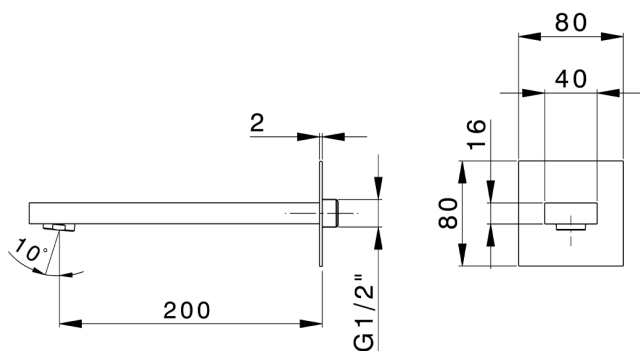

Filler spout NUOVA EGO_NE000240

MODEL **NE000240**

Filler spout, 170 mm length, 1/2" M connection

AVAILABLE FINISHINGS

- **21** 21 Chrome
- **2F** 2F Brushed Nickel
- **40** 40 Matt Black
- **4Q** 4Q Matt White

CHARACTERISTICS

2024-09-19