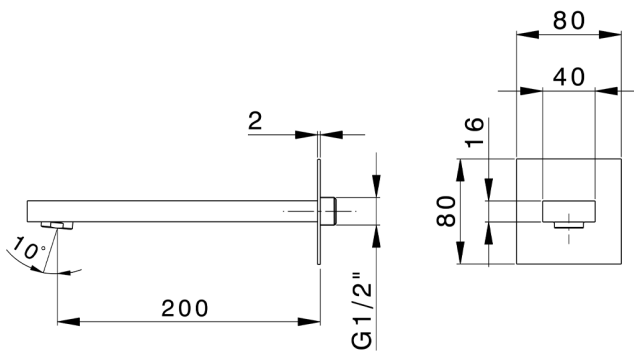

Filler spout NUOVA EGO_NE000240

MODEL **NE000240**

Filler spout, 170 mm length, 1/2" M connection

AVAILABLE FINISHINGS

-  **21** 21 Chrome
-  **2F** 2F Brushed Nickel
-  **40** 40 Matt Black
-  **4Q** 4Q Matt White