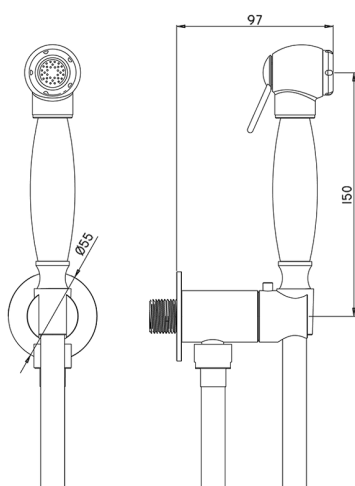

Bidet handshower set HYGENIC SHOWERS_VT007925

MODEL **VT007925**

Bidet handshower set, round wall bracket, single water opening, Brass Bidet handshower, 120 cm PVC flexible hose

AVAILABLE FINISHINGS

CHARACTERISTICS

Bidet handshower

2024-11-15