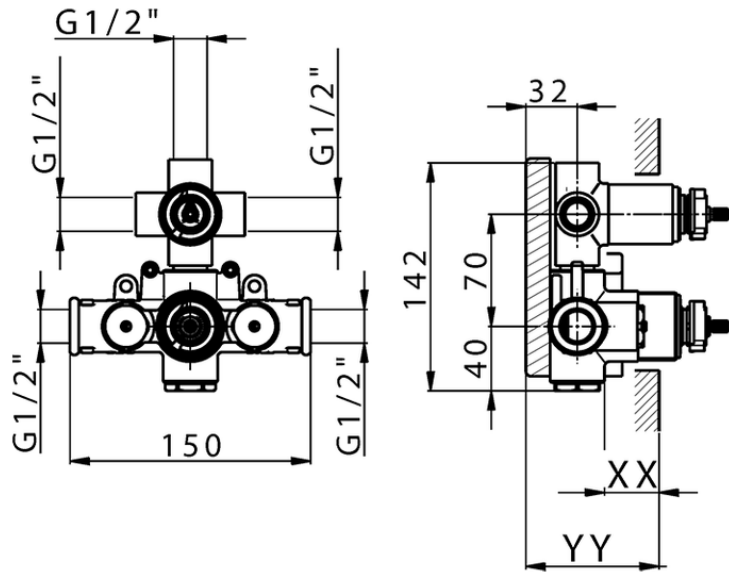

## Exposed part for con.thermo.shower valve, 3-outlet THERMO\_LY018200

LY018200

<https://en.huberitalia.com/exposed-part-for-con-thermo-shower-valve-3-outlet-thermo-ly018200>

Piastra/Plate/Plaque/Platte/Placa

2-3mm: XX 25-40 YY 76-91

10 mm: XX 16-31 YY 65-80

ZB018201

<https://en.huberitalia.com/3-outlet-concealed-thermostatic-shower-valve-concealed-zb018201>

2024-12-04