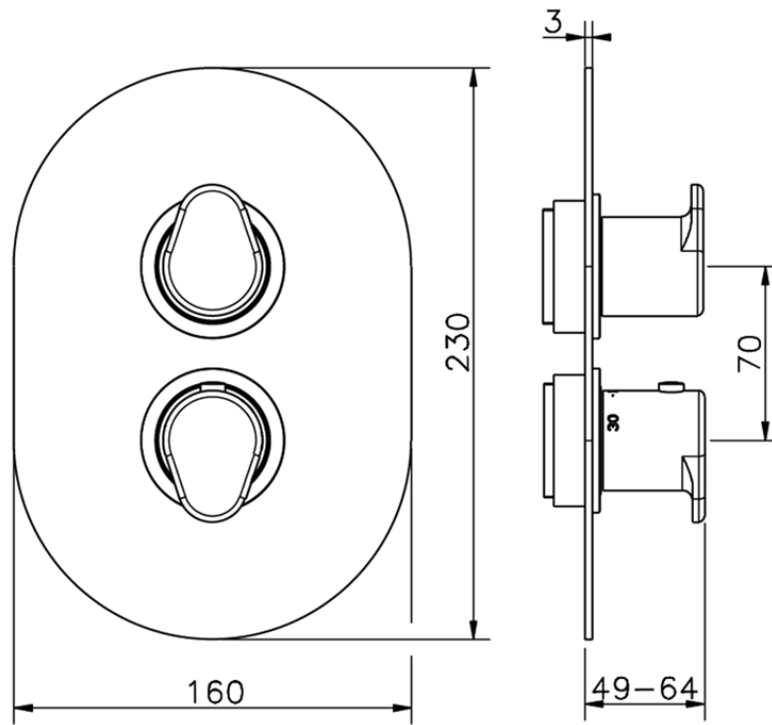

## Exposed part for con.thermo.shower valve, 3-outlet THERMO\_LY018200

LY018200

<https://en.huberitalia.com/exposed-part-for-con-thermo-shower-valve-3-outlet-thermo-ly018200>

Piastra/Plate/Plaque/Platte/Placa

2-3mm: XX 25-40 YY 76-91

10 mm: XX 16-31 YY 65-80

ZB018201

<https://en.huberitalia.com/3-outlet-concealed-thermostatic-shower-valve-concealed-zb018201>

2024-12-04