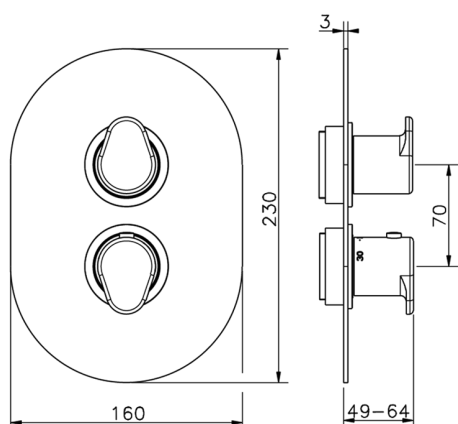

Exposed part for con.thermo.shower valve, 3-outlet THERMO_LY018200

MODEL **LY018200**

Exposed part for 3-outlet thermostatic mixer, with 3 outlet diverter, without concealed part, for item ZB018201

AVAILABLE FINISHINGS

-  **21** 21 Chrome
-  **2B** 2B Polished Nickel
-  **2F** 2F Brushed Nickel
-  **40** 40 Matt Black
-  **4Q** 4Q Matt White

CHARACTERISTICS

Installation **Concealed**
 Required concealed parts **ZB018201**

3-Outlet Concealed thermostatic mixer, with 3-outlet diverter, without trim kit

AVAILABLE FINISHINGS

04 04 Without finishing

CHARACTERISTICS

Installation **Concealed**

Cartridge Spare Parts **24.04A.PP**

8x20 Plus P Thermostatic Valve

Concealed **1**

Piastra/Plate/Plaque/Platte/Placa

2-3mm: XX 25-40 YY 76-91

10 mm: XX 16-31 YY 65-80

DeviaStop

The Huber Devia Stop technology allows to adjust the water flow and to direct it to the selected output point (overhead soaker, hand shower, etc).