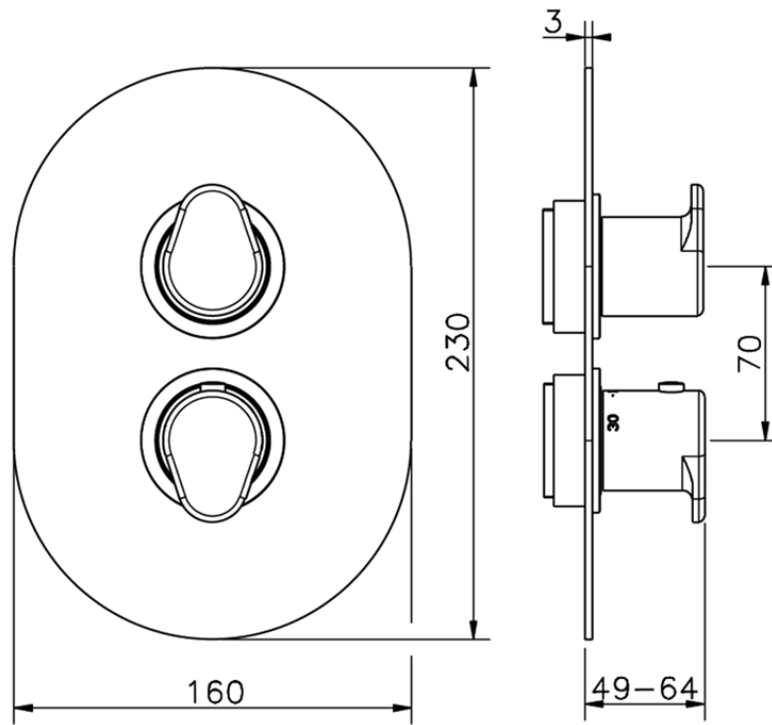

Exposed part for con.thermo.shower valve, 3-outlet THERMO_LY018200

LY018200

<https://en.huberitalia.com/exposed-part-for-con-thermo-shower-valve-3-outlet-thermo-ly018200>

Piastra/Plate/Plaque/Platte/Placa

2-3mm: XX 25-40 YY 76-91

10 mm: XX 16-31 YY 65-80

ZB018201

<https://en.huberitalia.com/3-outlet-concealed-thermostatic-shower-valve-concealed-zb018201>

2024-12-22