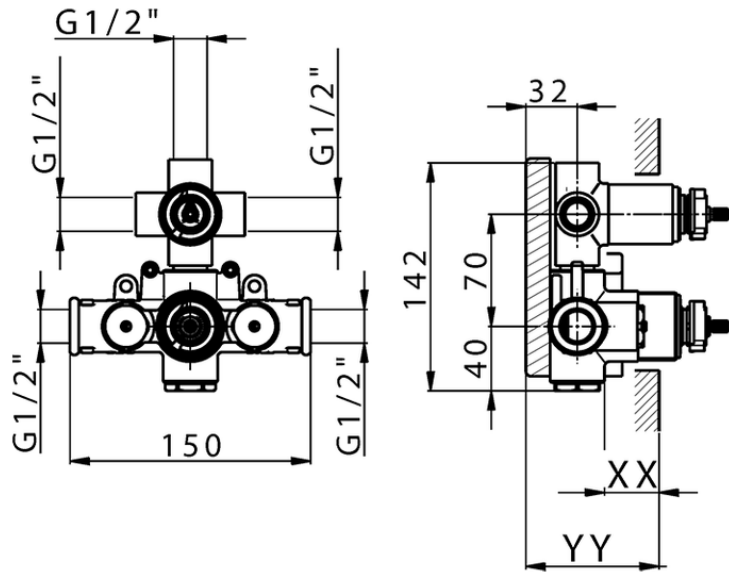

Exposed part for con.thermo.shower valve, 3-outlet THERMO_LY018200

LY018200

<https://en.huberitalia.com/exposed-part-for-con-thermo-shower-valve-3-outlet-thermo-ly018200>

Piastra/Plate/Plaque/Platte/Placa

2-3mm: XX 25-40 YY 76-91

10 mm: XX 16-31 YY 65-80

ZB018201

<https://en.huberitalia.com/3-outlet-concealed-thermostatic-shower-valve-concealed-zb018201>

2024-12-22